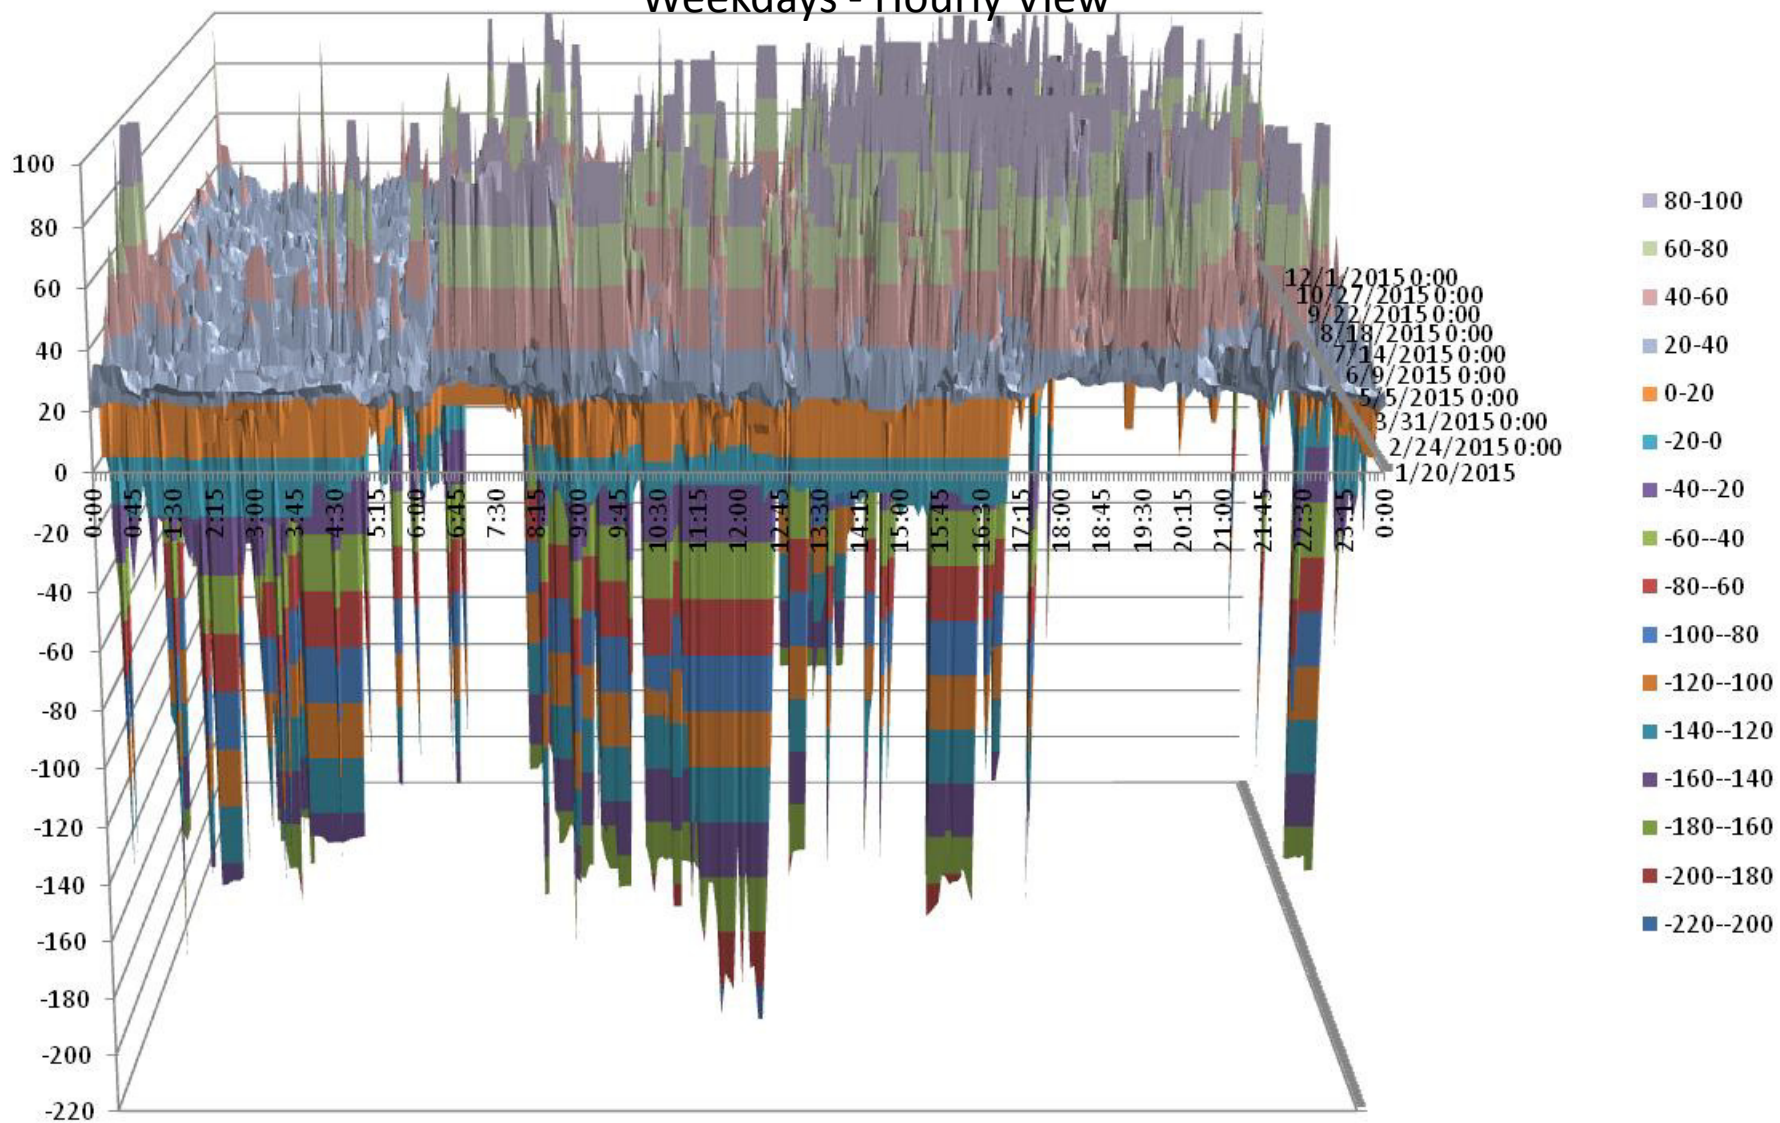

Jan-Dec 2015 CAISO Real-Time LMPs Truncated at +100 Weekdays - Hourly View