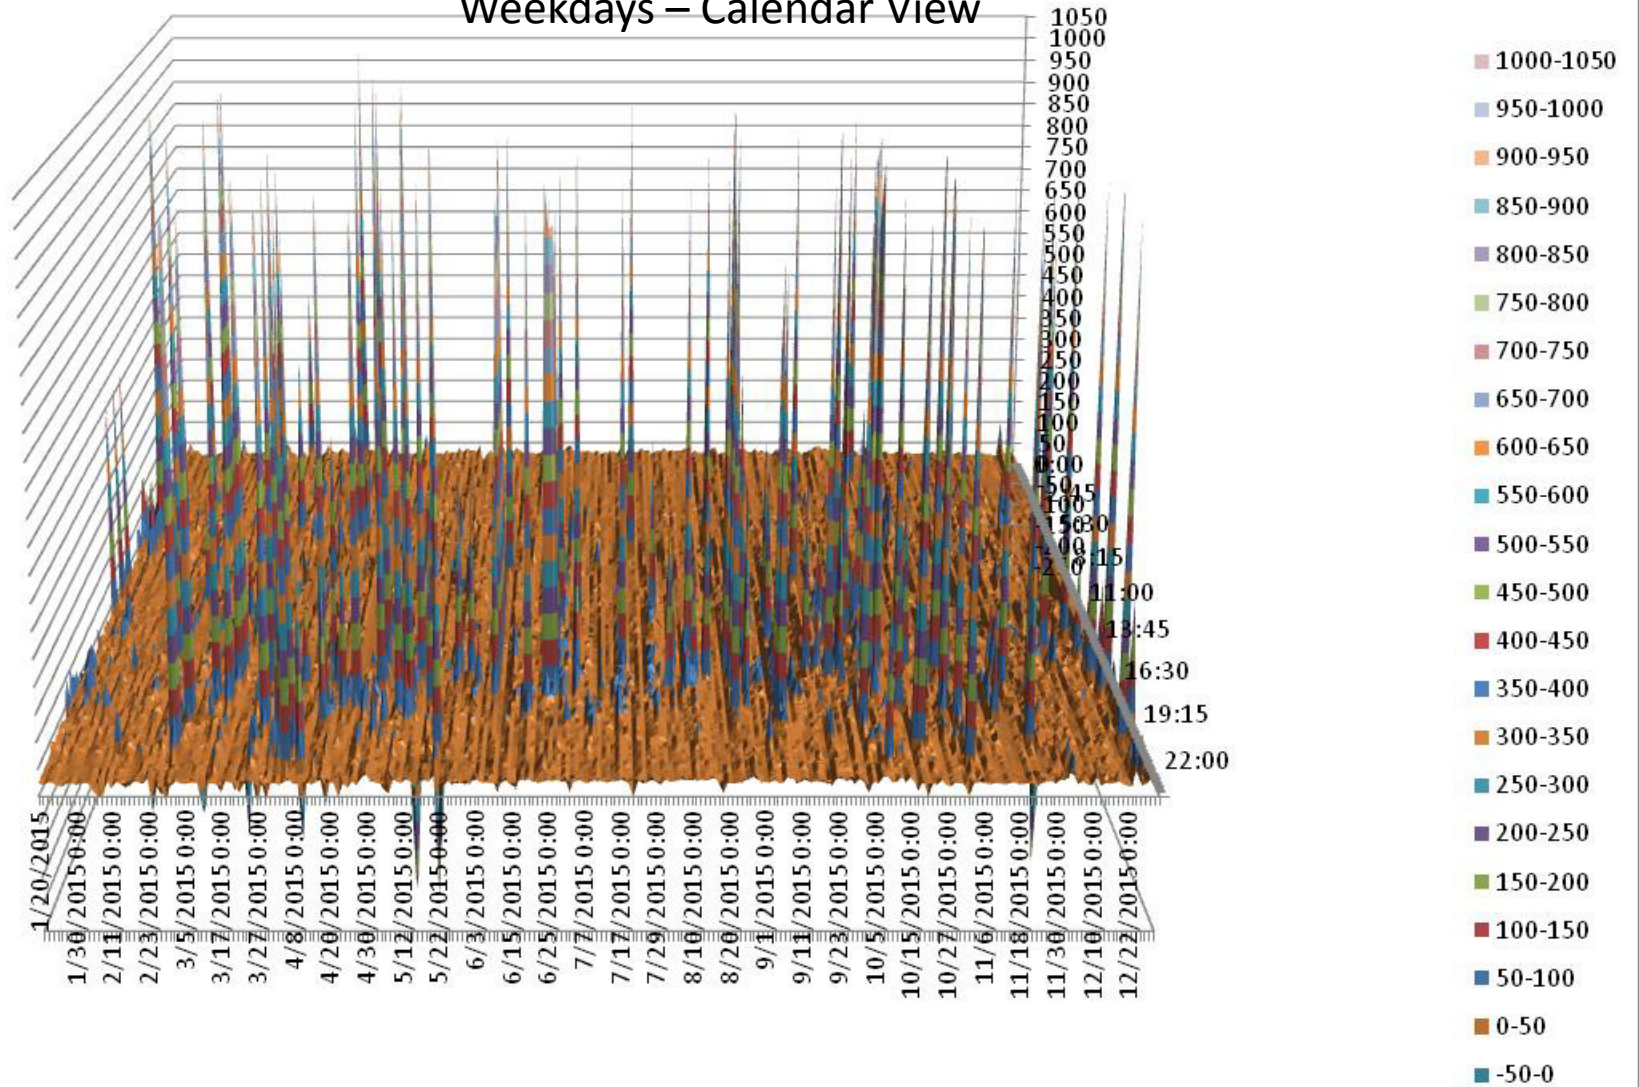

Jan-Dec 2015 CAISO Real-Time LMPs Weekdays – Calendar View