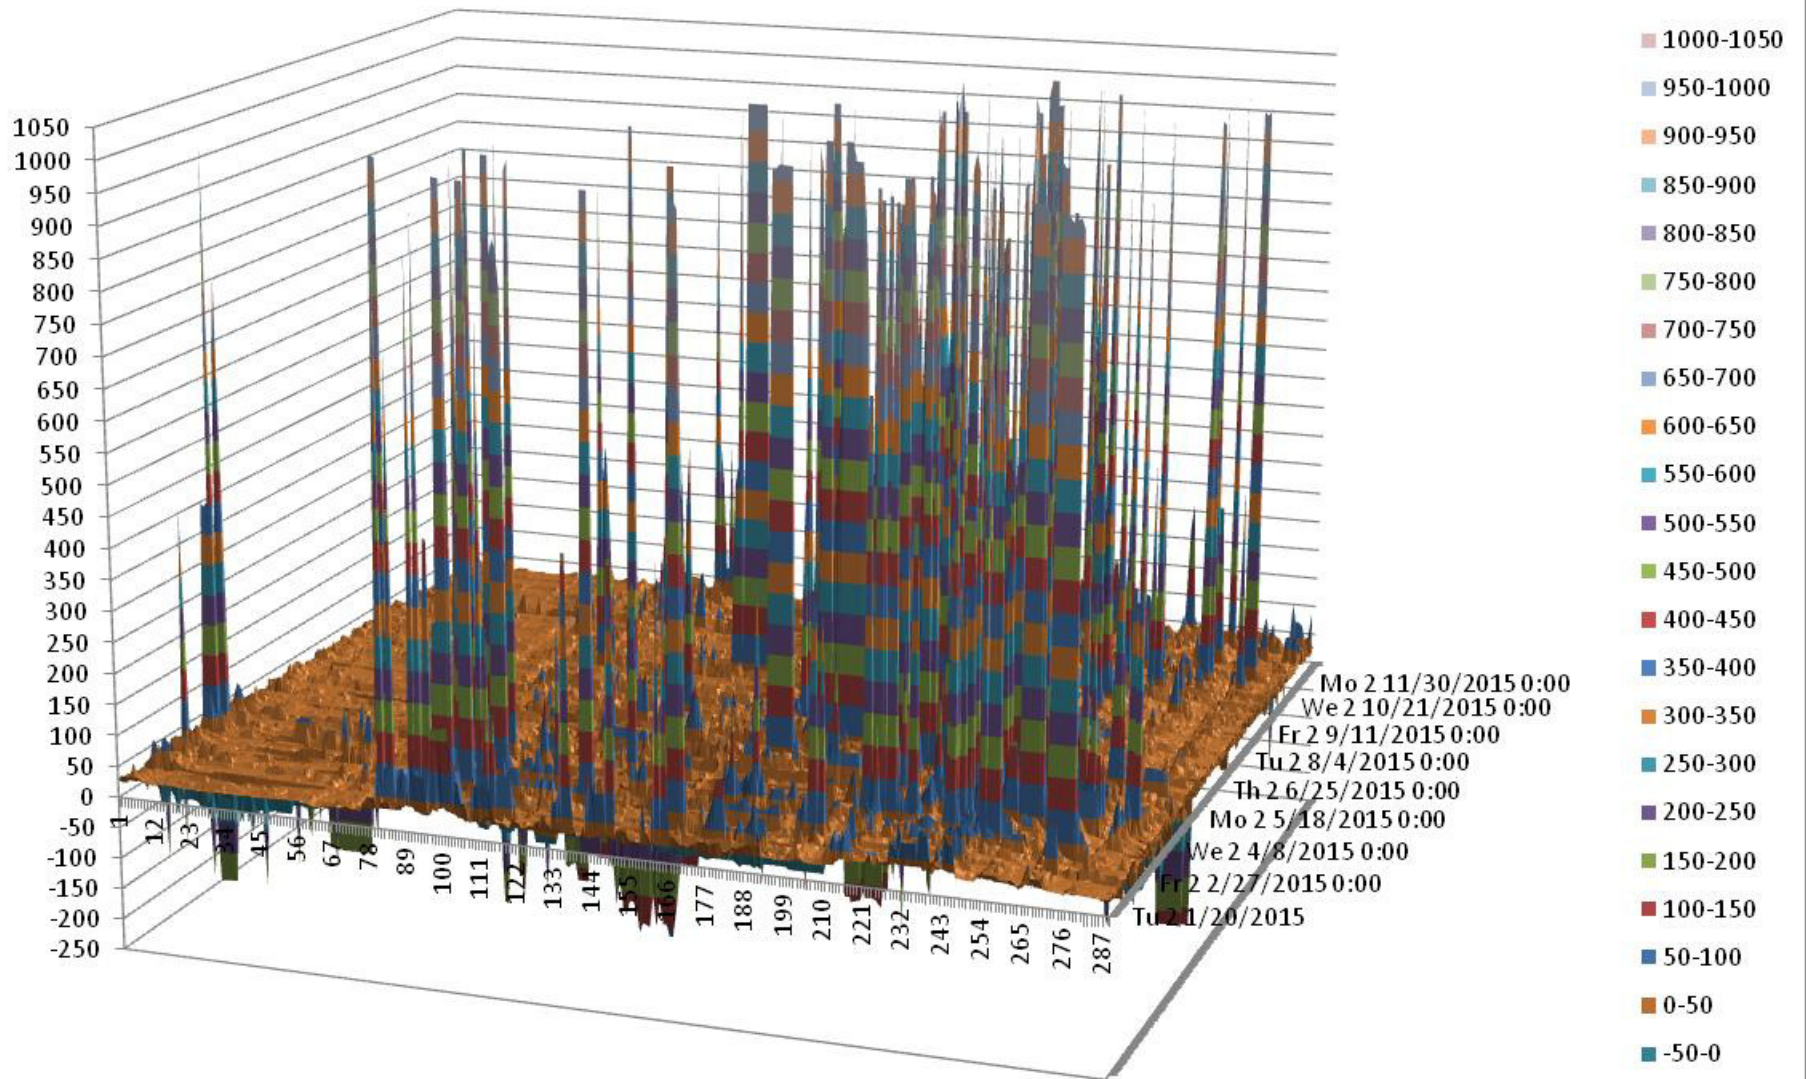

# CAISO LMPs for 2015

# CAISO Real-Time LMPs Jan-Dec 2015

# Jan-Dec 2015 CAISO Real-Time LMPs Truncated at +100 Weekdays - Hourly View