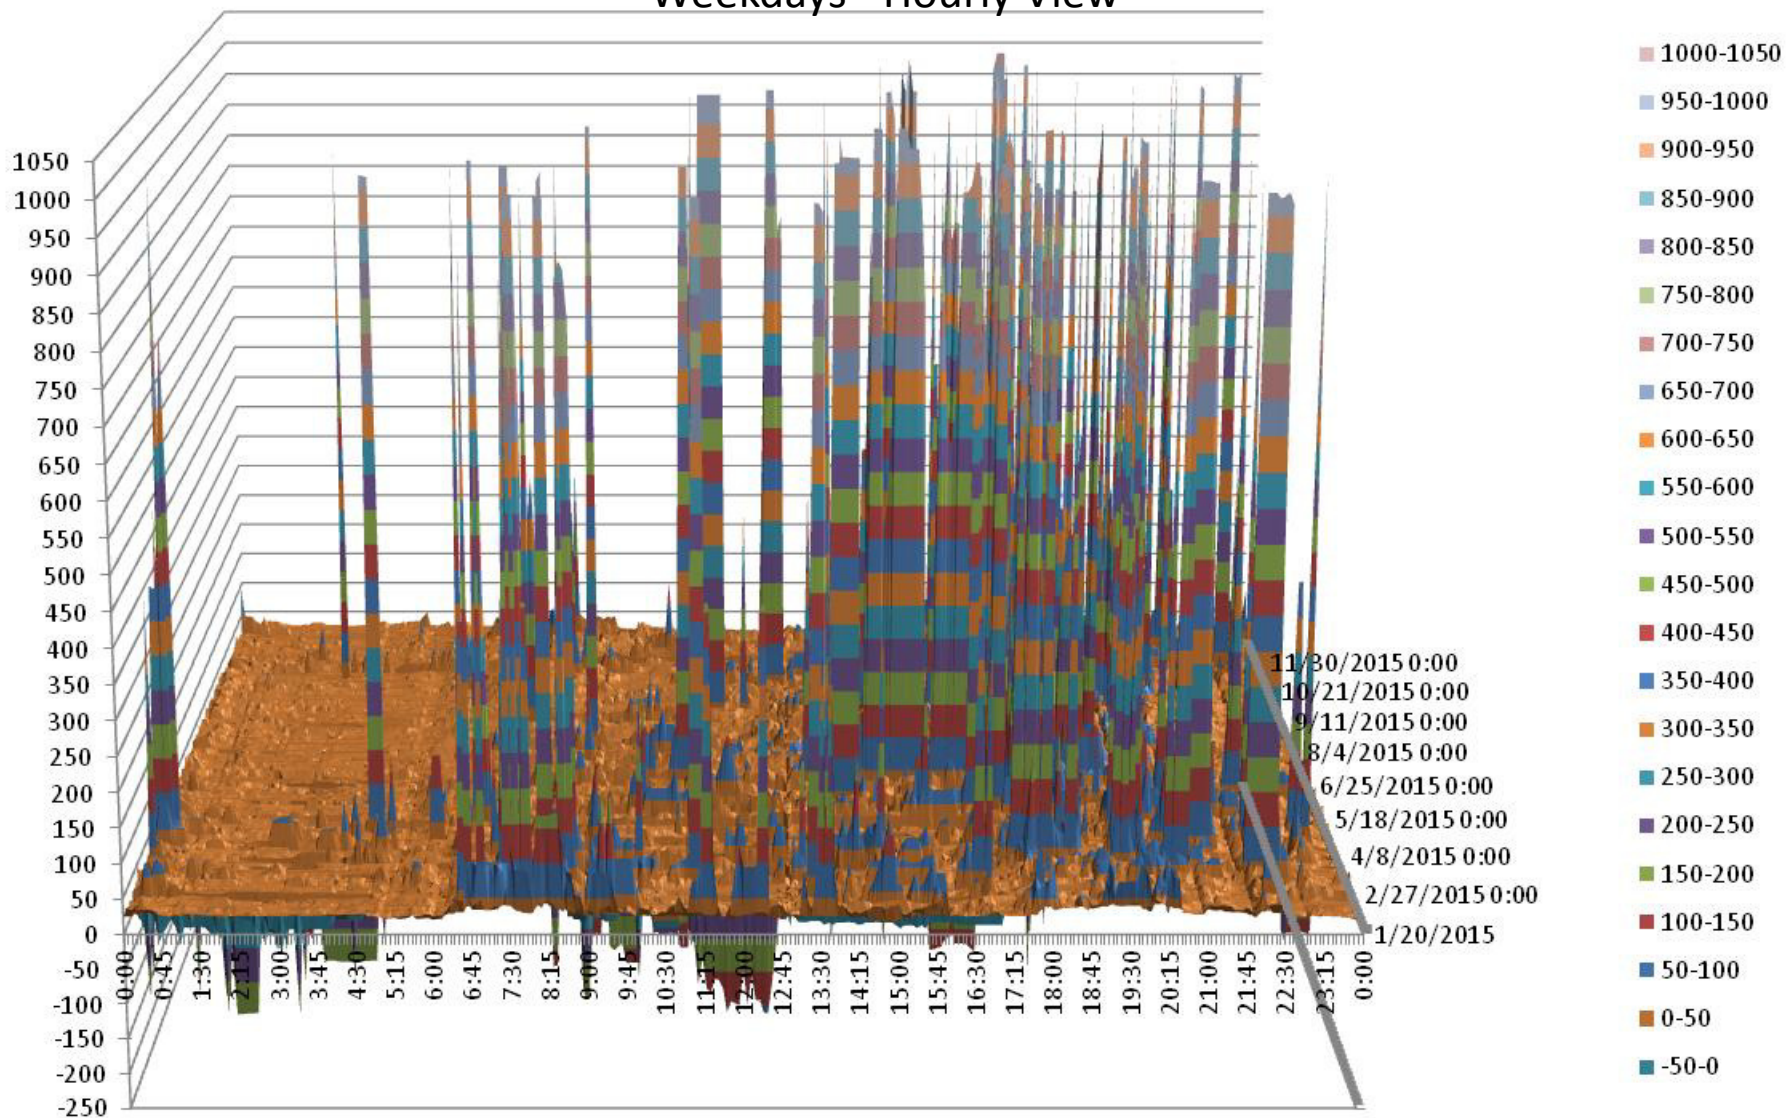

Jan-Dec 2015 CAISO Real-Time LMPs Weekdays - Hourly View