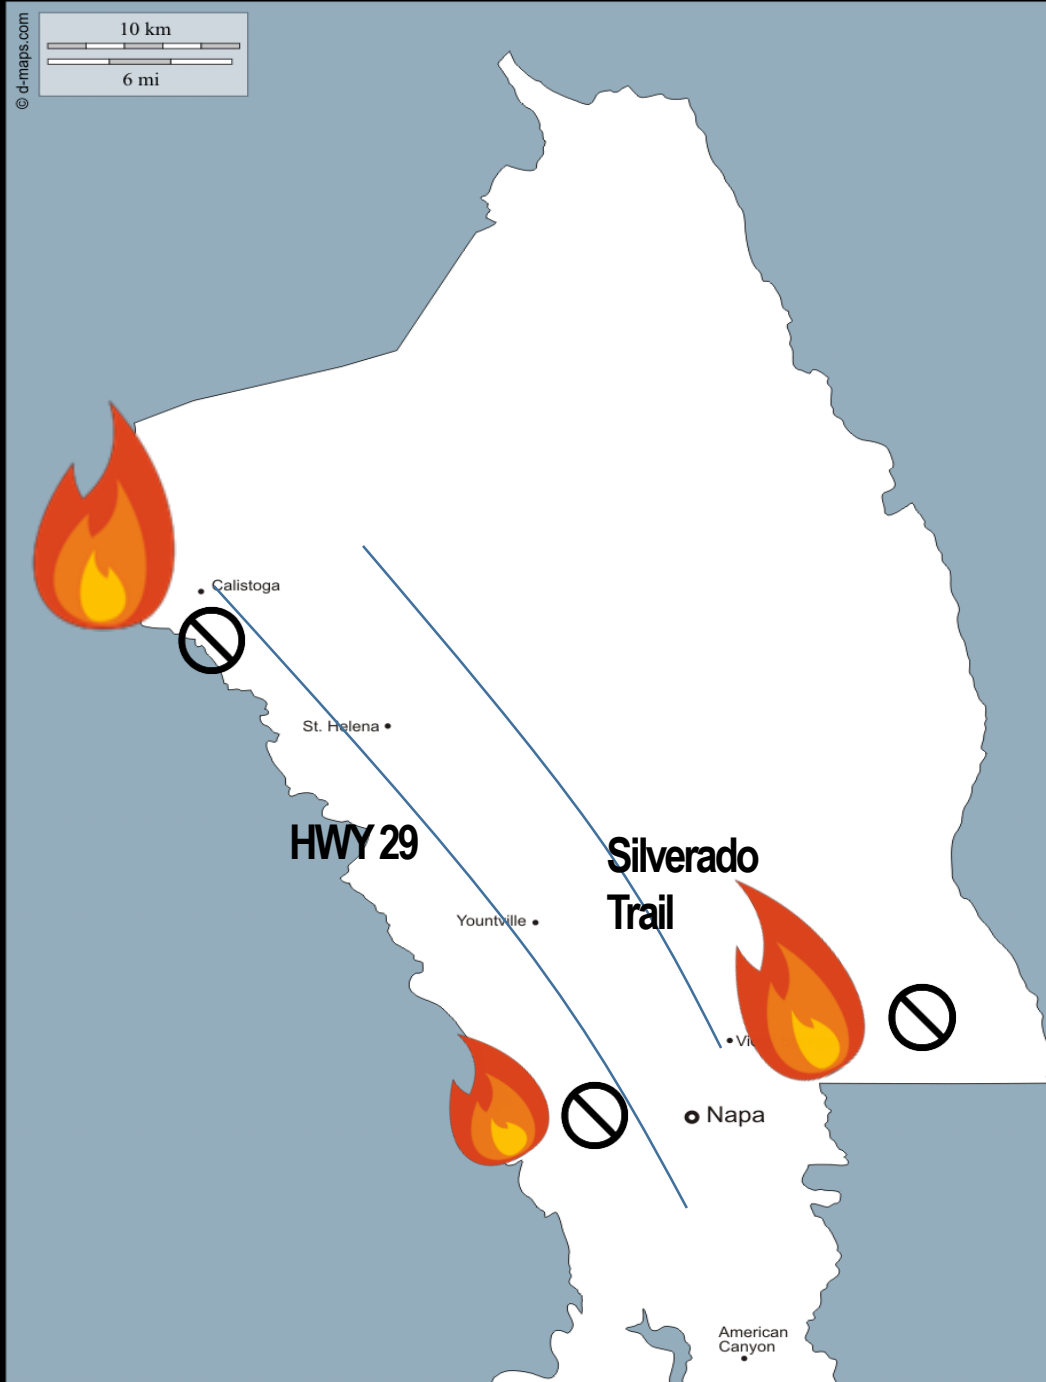

A Tradition of Stewardship
A Commitment to Service

**Sunday, Oct 8
To
Monday, Oct 9**

11:31 PM

Fire in Calistoga, Knights Valley to Tubbs Lane. Evacuations underway. Evac Center at the Fairgrounds.

11:34 PM

FIRE. Silverado Trl Closed at Yountville Cross Rd. All Soda Canyon residents need to evacuate. Evac Center at 2590 1st.

A Tradition of Stewardship
A Commitment to Service

Sunday, Oct 8 To Monday, Oct 9

11:31 PM

Fire in Calistoga, Knights Valley to Tubbs Lane. Evacuations underway. Evac Center at the Fairgrounds.

3:32 AM

Mandatory Evacs: Old Sonoma Rd to Buhman Ave, Dealy Lane, Henry Rd, Coombsville Rd, Wildhorse Valley Rd, Carneros Inn

11:34 PM

FIRE. Silverado Trl Closed at Yountville Cross Rd. All Soda Canyon residents need to evacuate. Evac Center at 2590 1st.

A Tradition of Stewardship
A Commitment to Service

A Tradition of Stewardship
A Commitment to Service