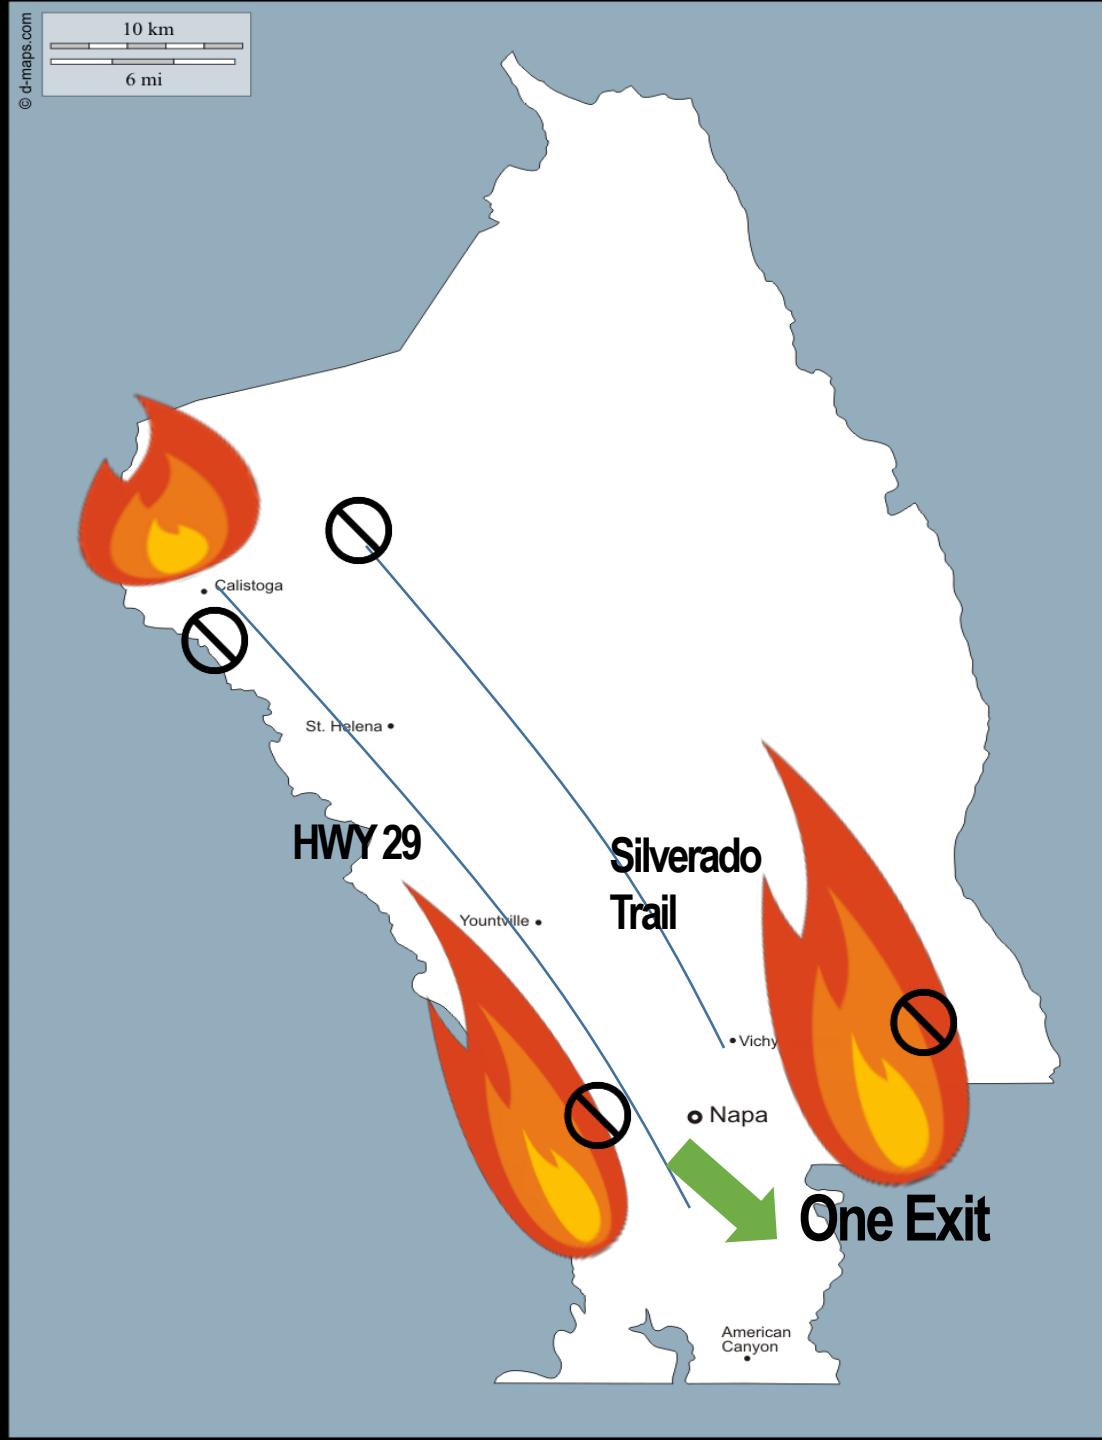

A Tradition of Stewardship
A Commitment to Service

**Sunday, Oct 8
To
Monday, Oct 9**

11:31 PM

Fire in Calistoga, Knights Valley to Tubbs Lane. Evacuations underway. Evac Center at the Fairgrounds.

11:34 PM

FIRE. Silverado Trl Closed at Yountville Cross Rd. All Soda Canyon residents need to evacuate. Evac Center at 2590 1st.

A Tradition of Stewardship
A Commitment to Service

Sunday, Oct 8 To Monday, Oct 9

11:31 PM

Fire in Calistoga, Knights Valley to Tubbs Lane. Evacuations underway. Evac Center at the Fairgrounds.

3:32 AM

Mandatory Evacs: Old Sonoma Rd to Buhman Ave, Dealy Lane, Henry Rd, Coombsville Rd, Wildhorse Valley Rd, Carneros Inn

11:34 PM

FIRE. Silverado Trl Closed at Yountville Cross Rd. All Soda Canyon residents need to evacuate. Evac Center at 2590 1st.

A Tradition of Stewardship
A Commitment to Service

A Tradition of Stewardship
A Commitment to Service