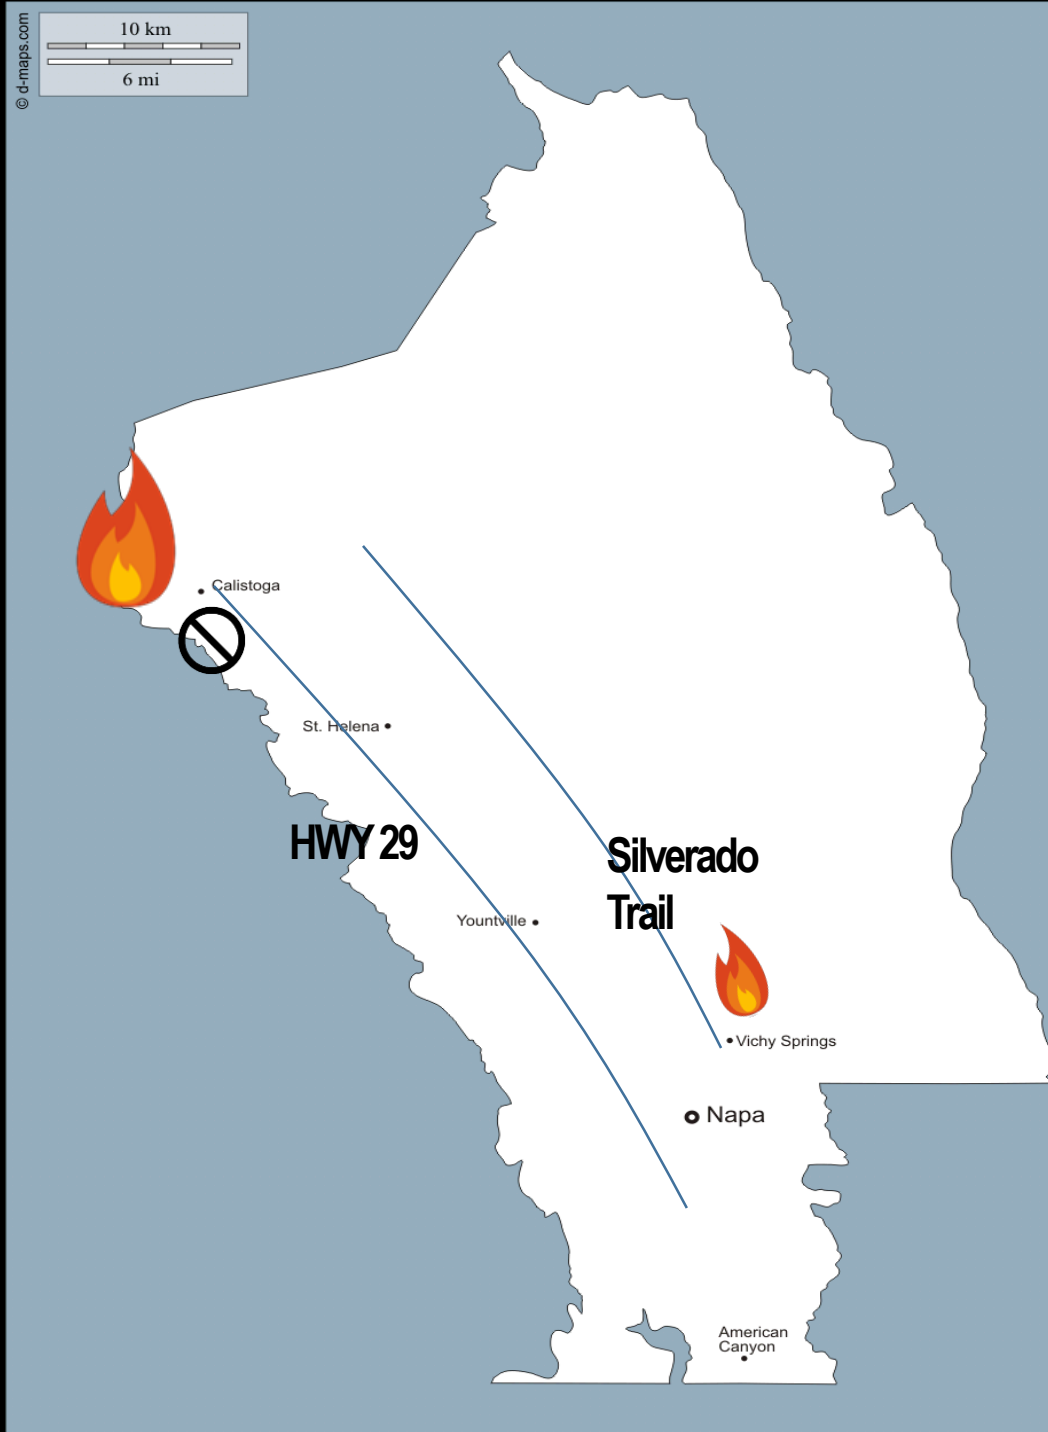

Sunday, Oct 8 To Monday, Oct 9

A Tradition of Stewardship
A Commitment to Service

Sunday, Oct 8 To Monday, Oct 9

11:31 PM

Fire in Calistoga, Knights Valley to Tubbs Lane.
Evacuations underway. Evac Center at the Fairgrounds.

A Tradition of Stewardship
A Commitment to Service

**Sunday, Oct 8
To
Monday, Oct 9**

11:31 PM

Fire in Calistoga, Knights Valley to Tubbs Lane. Evacuations underway. Evac Center at the Fairgrounds.

11:34 PM

FIRE. Silverado Trl Closed at Yountville Cross Rd. All Soda Canyon residents need to evacuate. Evac Center at 2590 1st.

A Tradition of Stewardship
A Commitment to Service

Sunday, Oct 8 To Monday, Oct 9

11:31 PM

11:34 PM

FIRE. Silverado Trl Closed at Yountville Cross Rd. All Soda Canyon residents need to evacuate. Evac Center at 2590 1st.

A Tradition of Stewardship
A Commitment to Service

A Tradition of Stewardship
A Commitment to Service