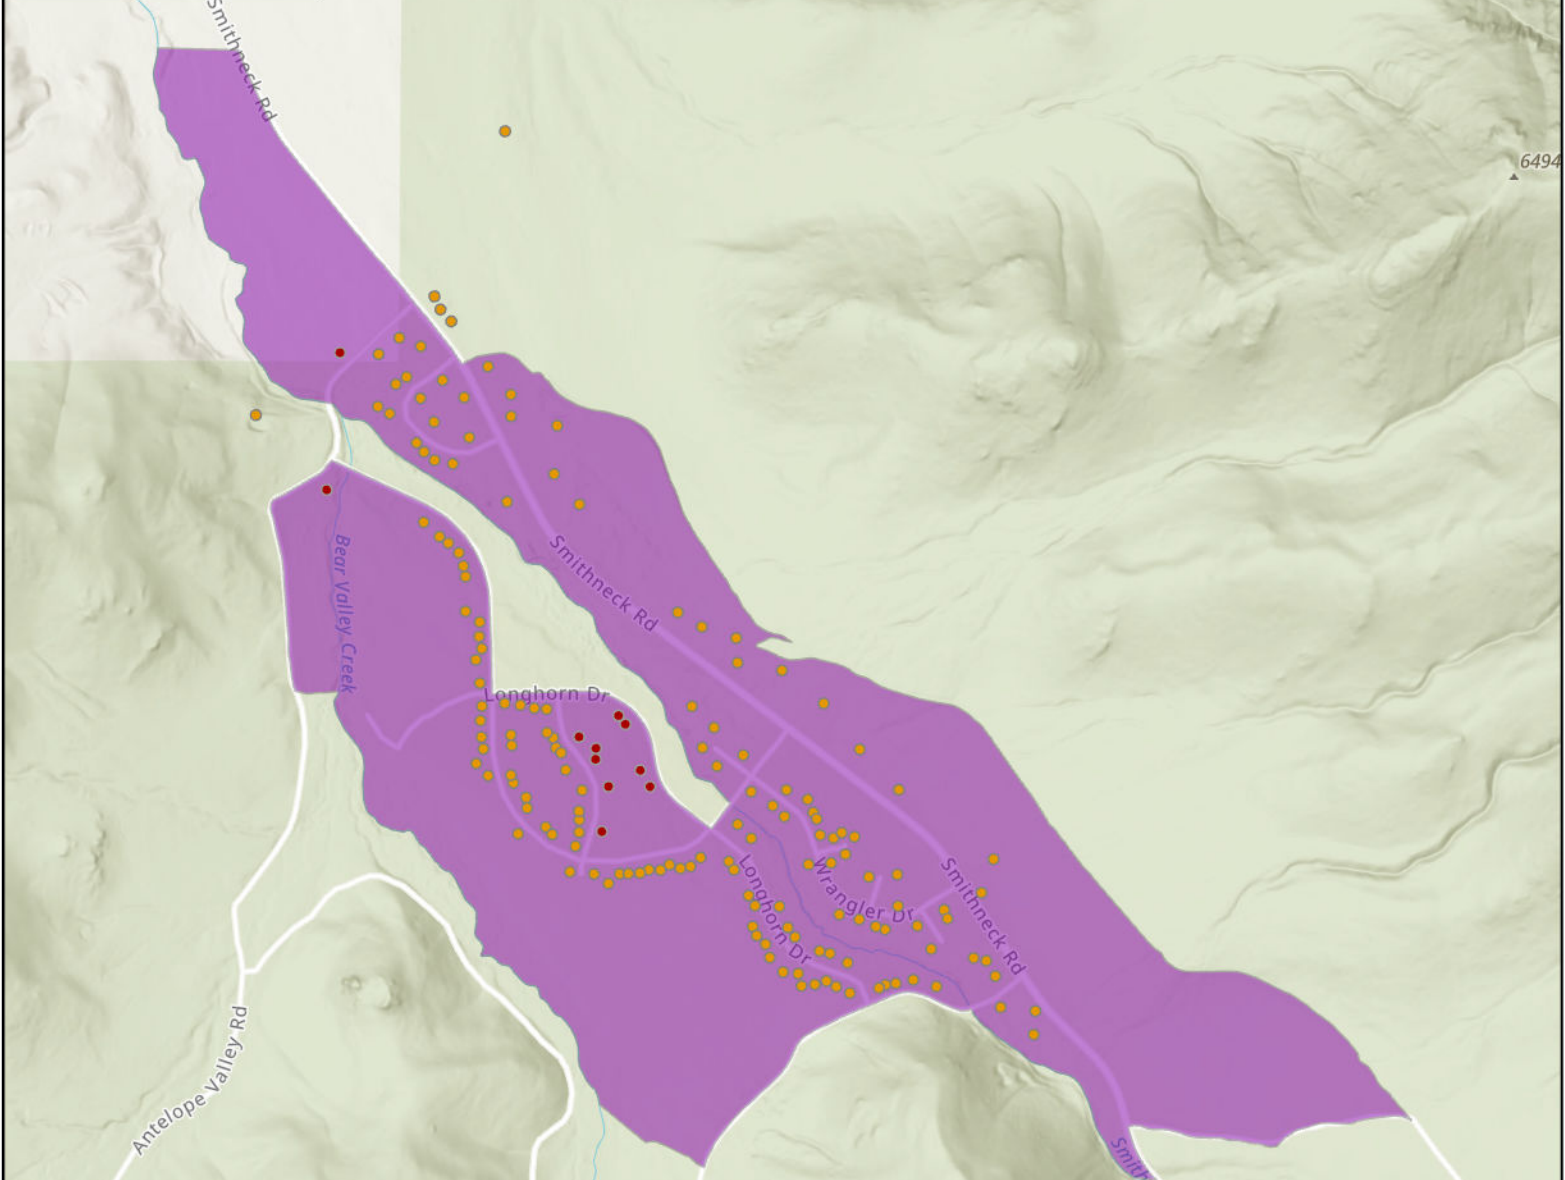

STATE OF CALIFORNIA

Plumas-Sierra Telecommunications - Proposed Infrastructure Grant Application

Sierra Brooks - June 1, 2023

LEGEND

CASF Eligible Locations

- Eligible
- Priority Eligible
- Project Area

0 0.7 1.4 Miles

California State Parks, Esri, HERE, Garmin, SafeGraph, GeoTechnologies, Inc, METI/NASA, USGS, Bureau of Land Management, EPA, NPS, US Census Bureau, USDA, Esri, NASA, NGA, USGS, FEMA