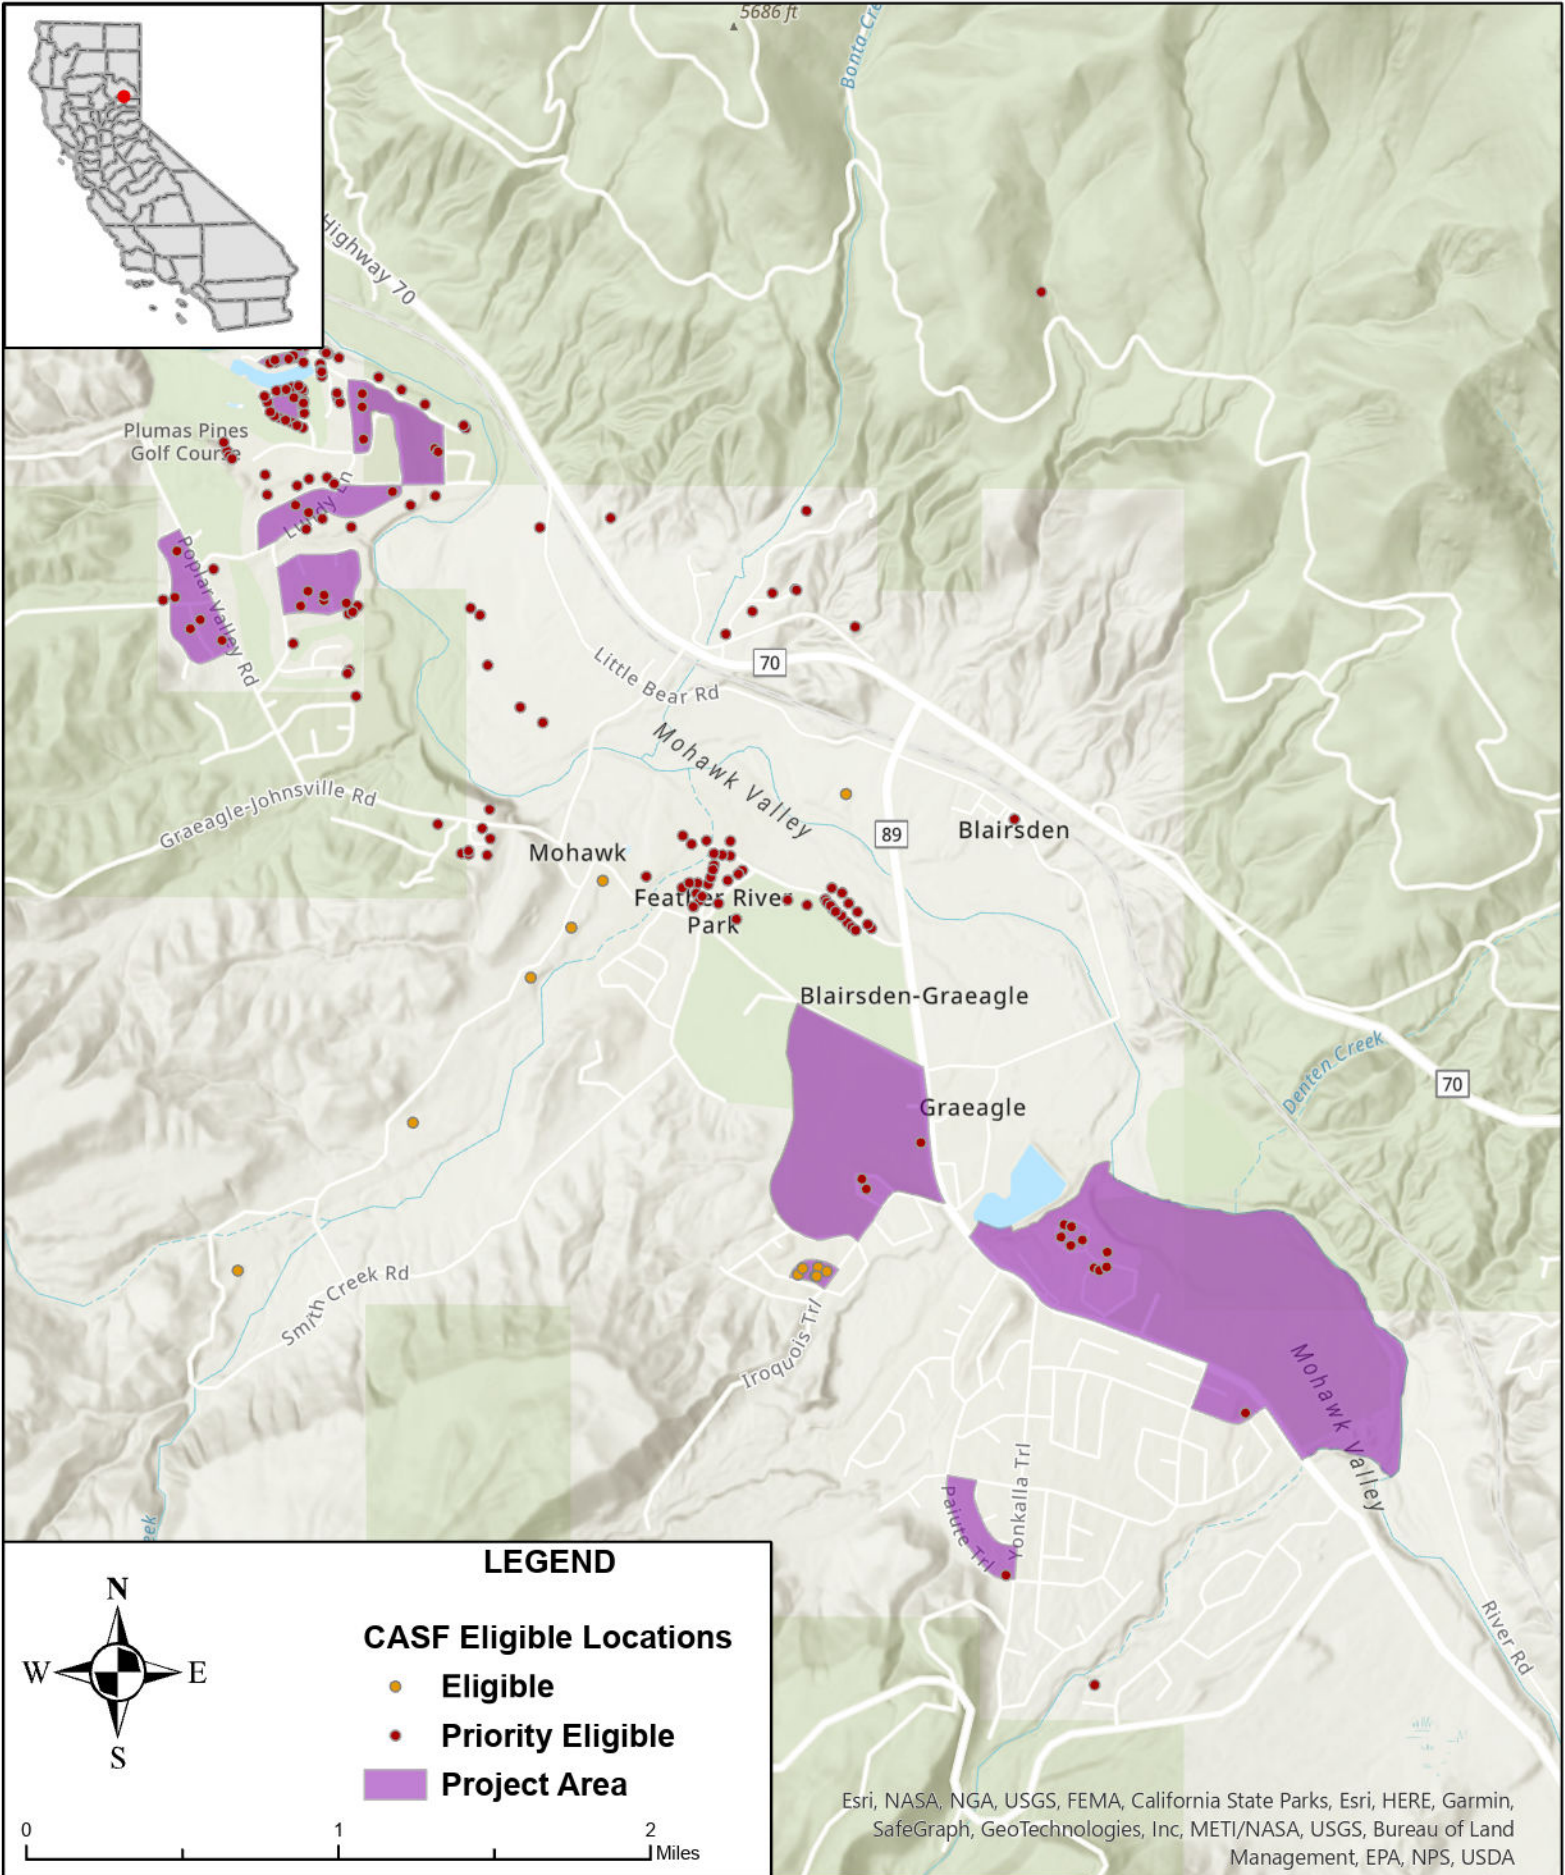

STATE OF CALIFORNIA

Plumas-Sierra Telecommunications - Proposed Infrastructure Grant Application

Plumas Pines - June 1, 2023

Esri, NASA, NGA, USGS, FEMA, California State Parks, Esri, HERE, Garmin, SafeGraph, GeoTechnologies, Inc, METI/NASA, USGS, Bureau of Land Management, EPA, NPS, USDA