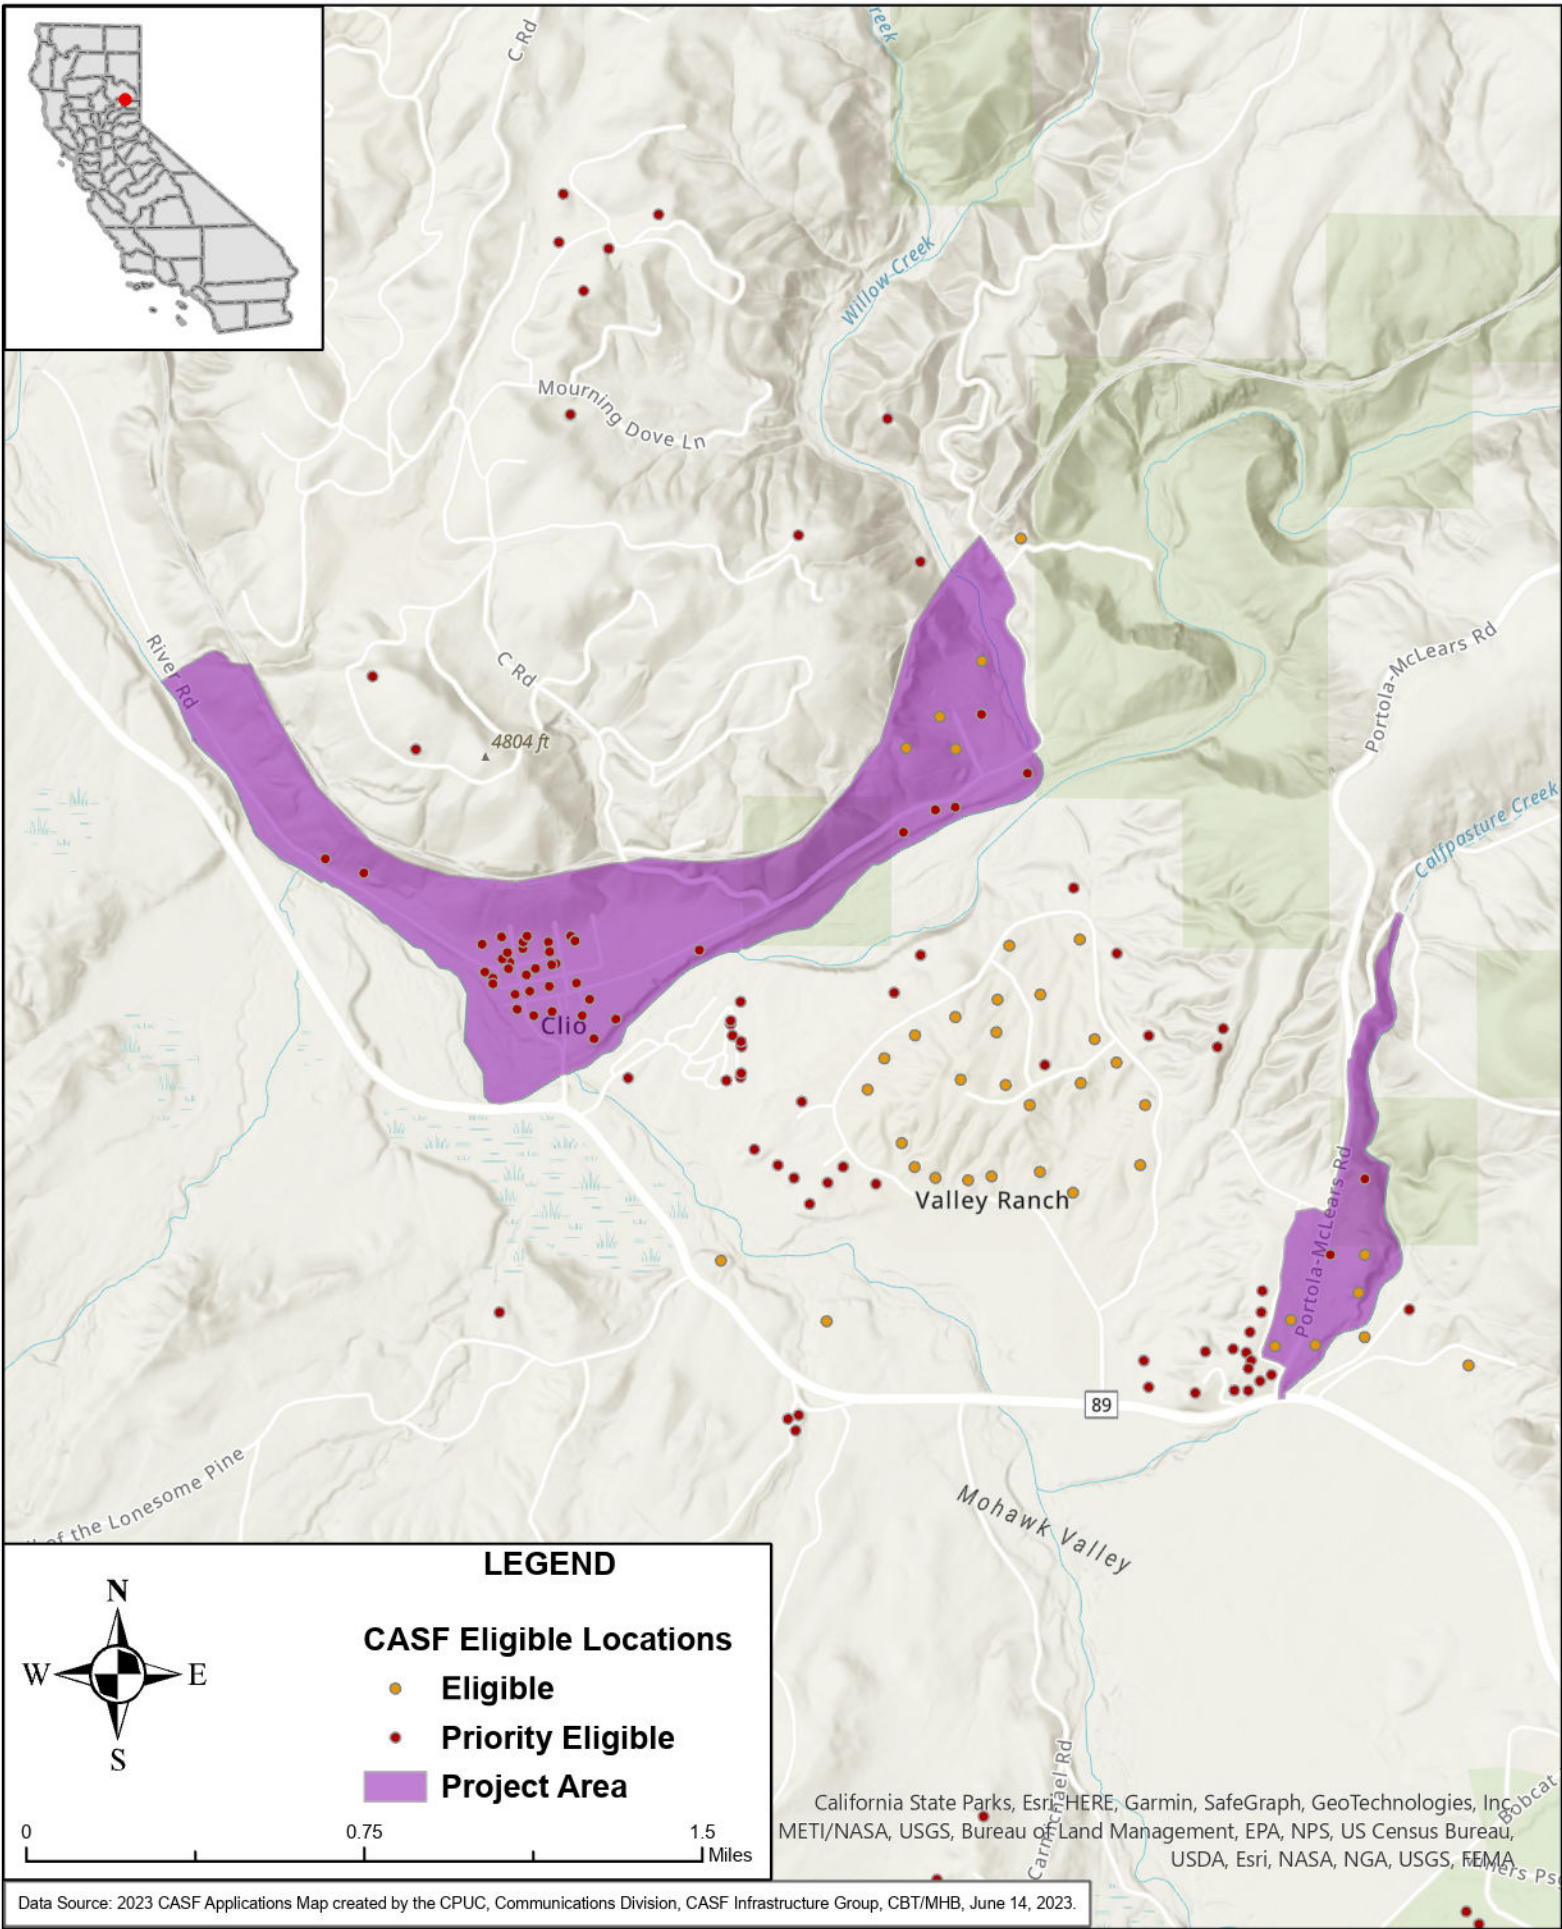

STATE OF CALIFORNIA

Plumas-Sierra Telecommunications - Proposed Infrastructure Grant Application

Feather River - June 1, 2023

LEGEND

CASF Eligible Locations

- Eligible
- Priority Eligible
- Project Area

0 0.75 1.5

Miles

California State Parks, Esri, HERE, Garmin, SafeGraph, GeoTechnologies, Inc., METI/NASA, USGS, Bureau of Land Management, EPA, NPS, US Census Bureau, USDA, Esri, NASA, NGA, USGS, FEMA

Data Source: 2023 CASF Applications Map created by the CPUC, Communications Division, CASF Infrastructure Group, CBT/MHB, June 14, 2023.