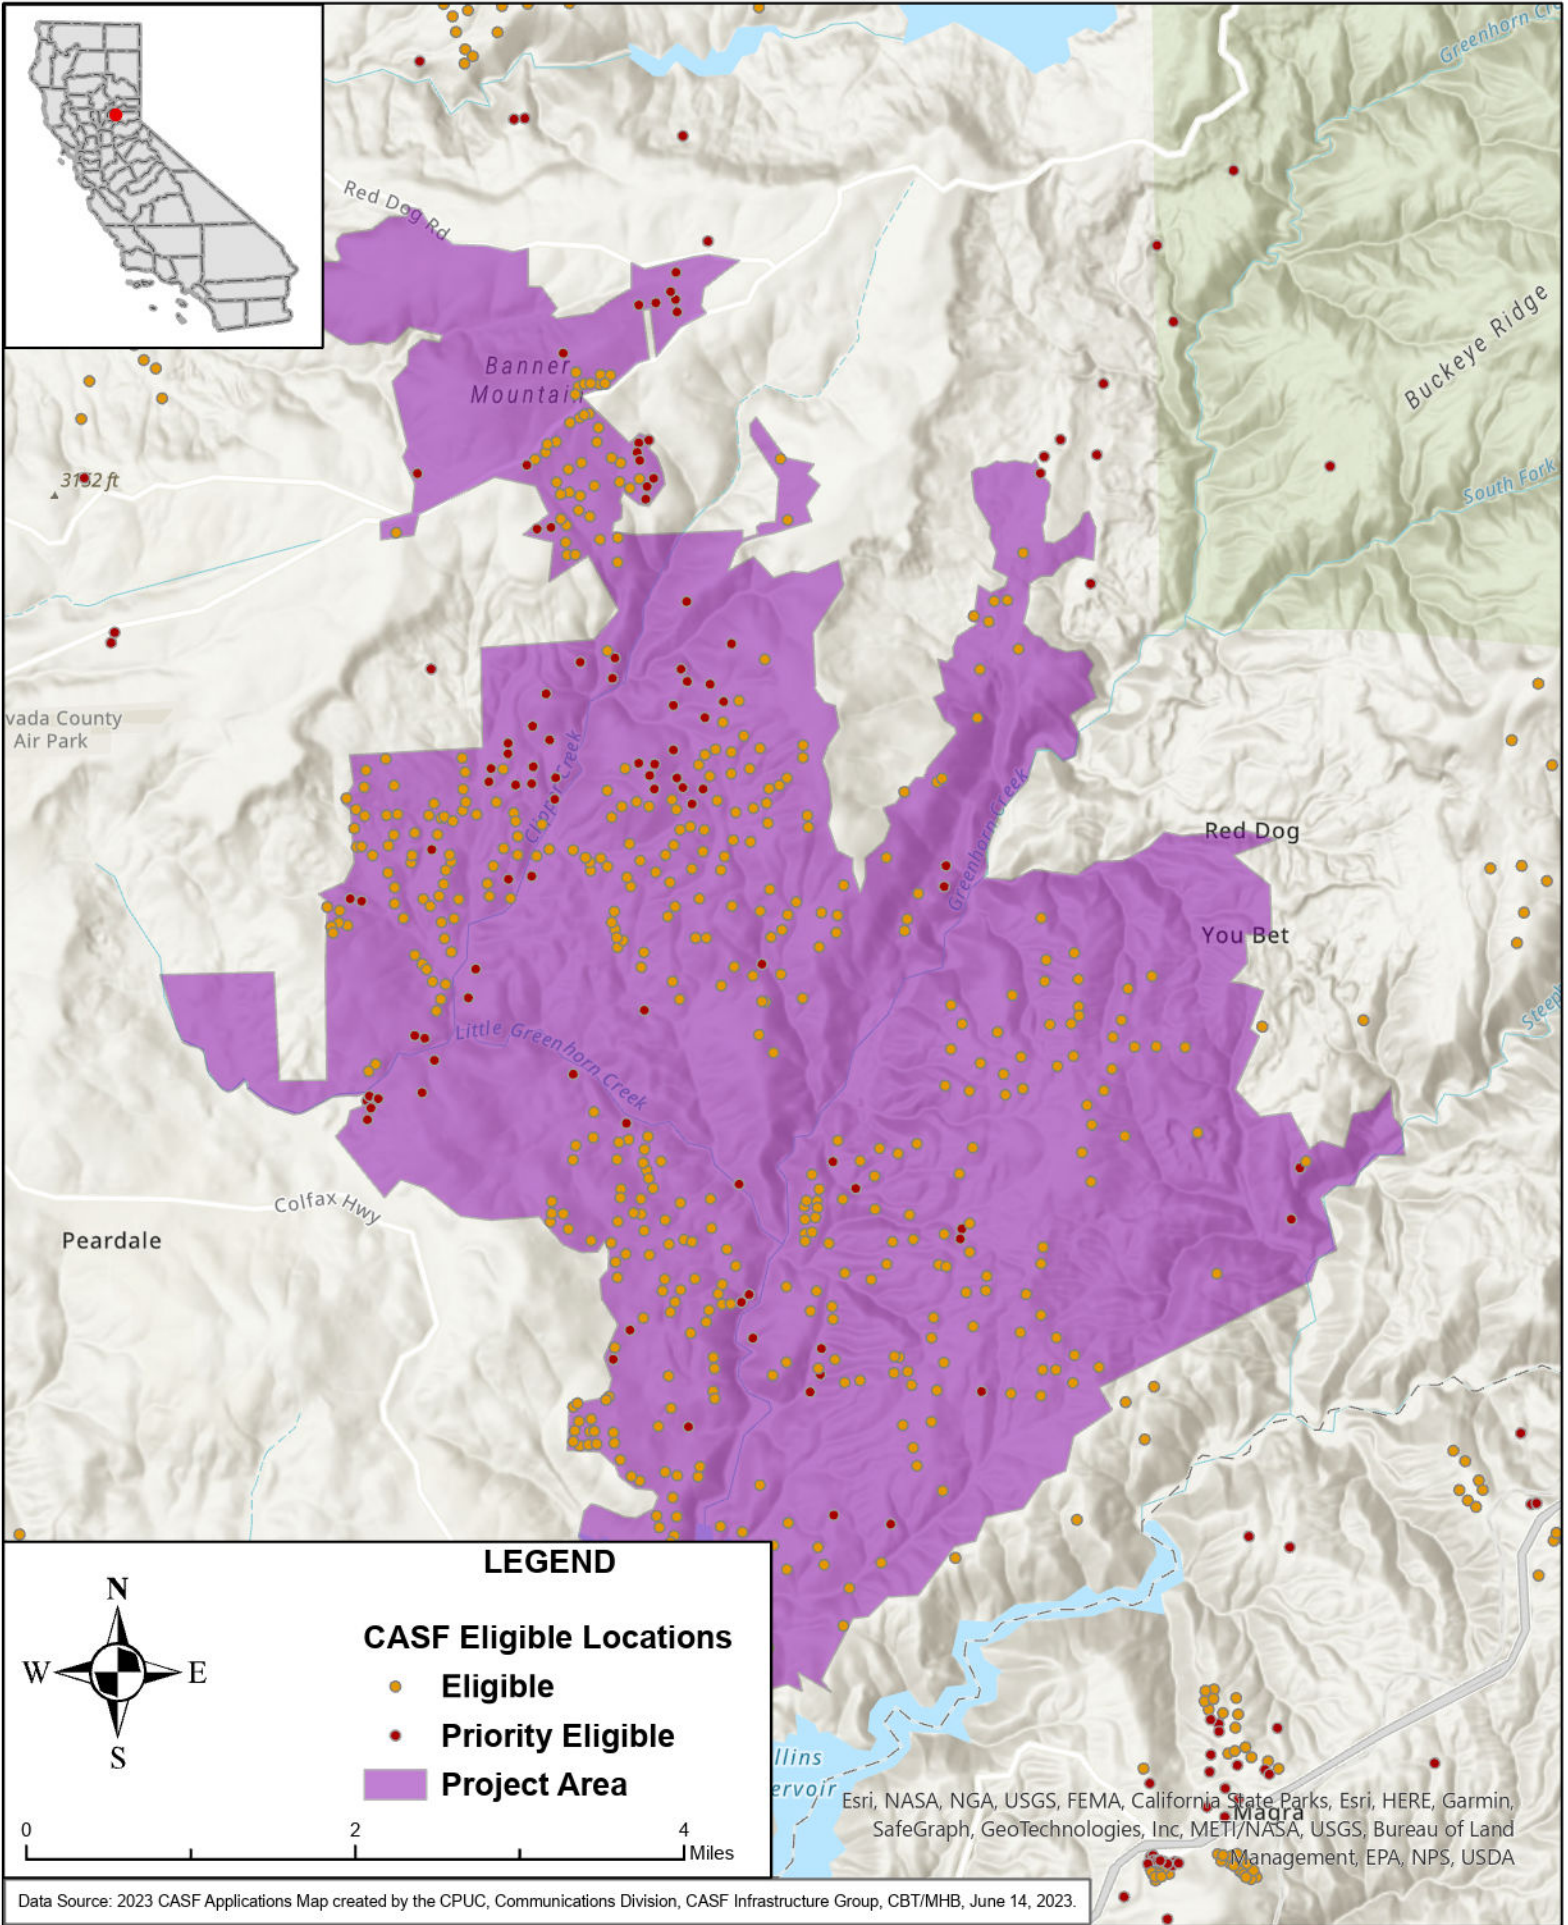

STATE OF CALIFORNIA

Oasis Broadband - Proposed Infrastructure Grant Application

Greenhorn Creek Canyon - June 1, 2023

LEGEND

CASF Eligible Locations

- Eligible
- Priority Eligible
- Project Area

0 2 4 Miles

Esri, NASA, NGA, USGS, FEMA, California State Parks, Esri, HERE, Garmin, SafeGraph, GeoTechnologies, Inc, METI/NASA, USGS, Bureau of Land Management, EPA, NPS, USDA