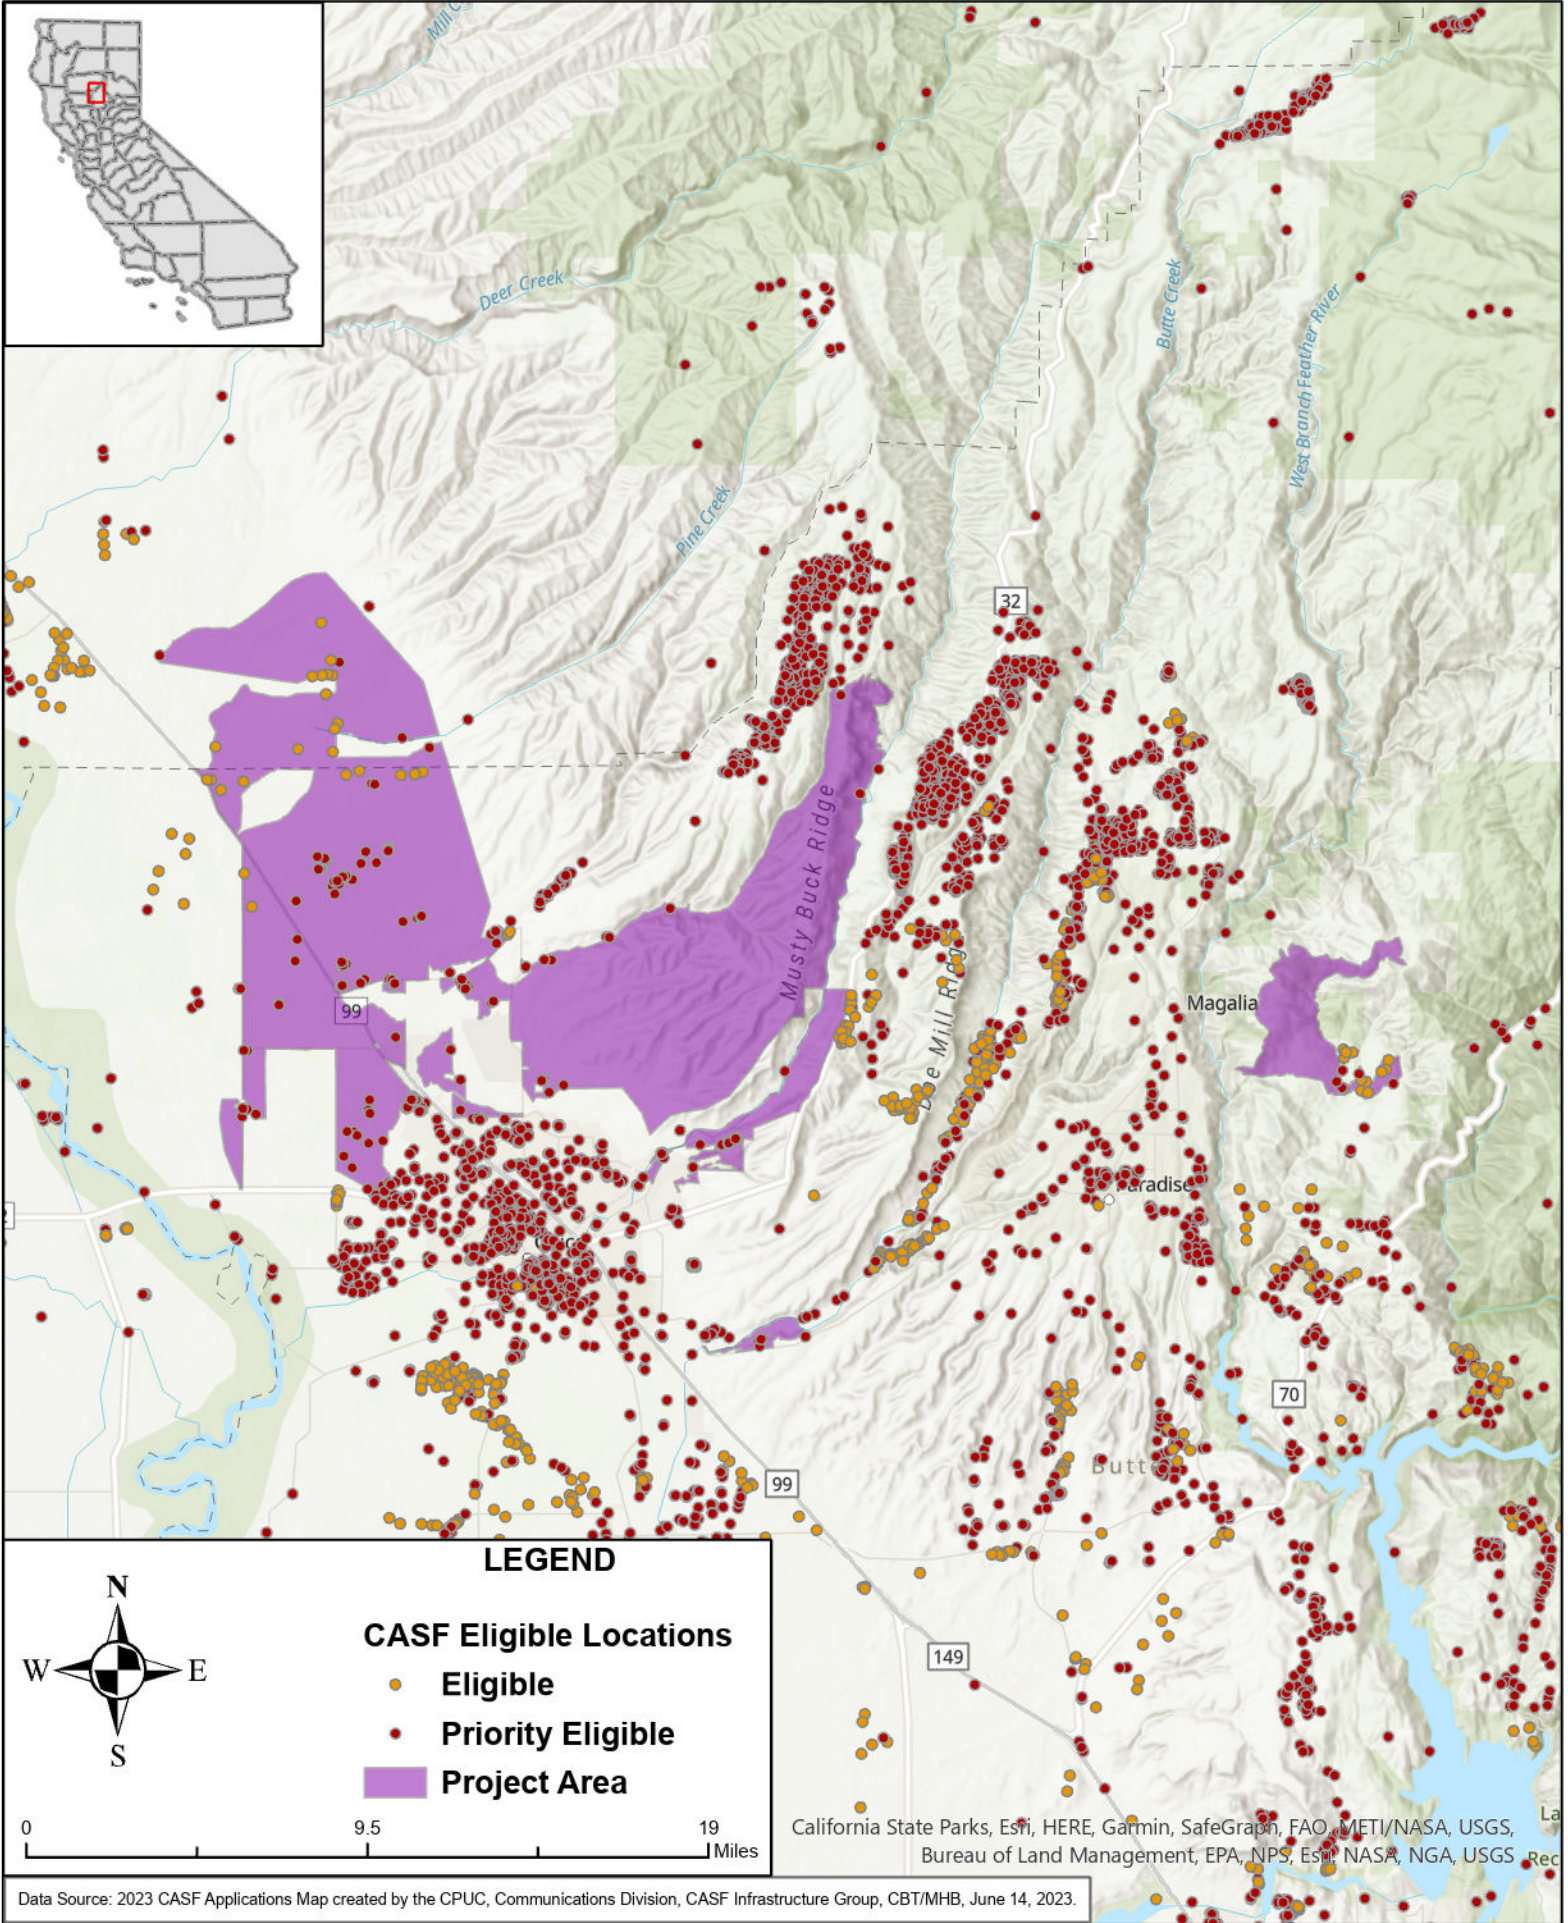

# STATE OF CALIFORNIA

## Digital Path - Proposed Infrastructure Grant Application

### North Butte - June 1, 2023

California State Parks, Esri, HERE, Garmin, SafeGraph, FAO, METI/NASA, USGS, Bureau of Land Management, EPA, NPS, Esri, NASA, NGA, USGS