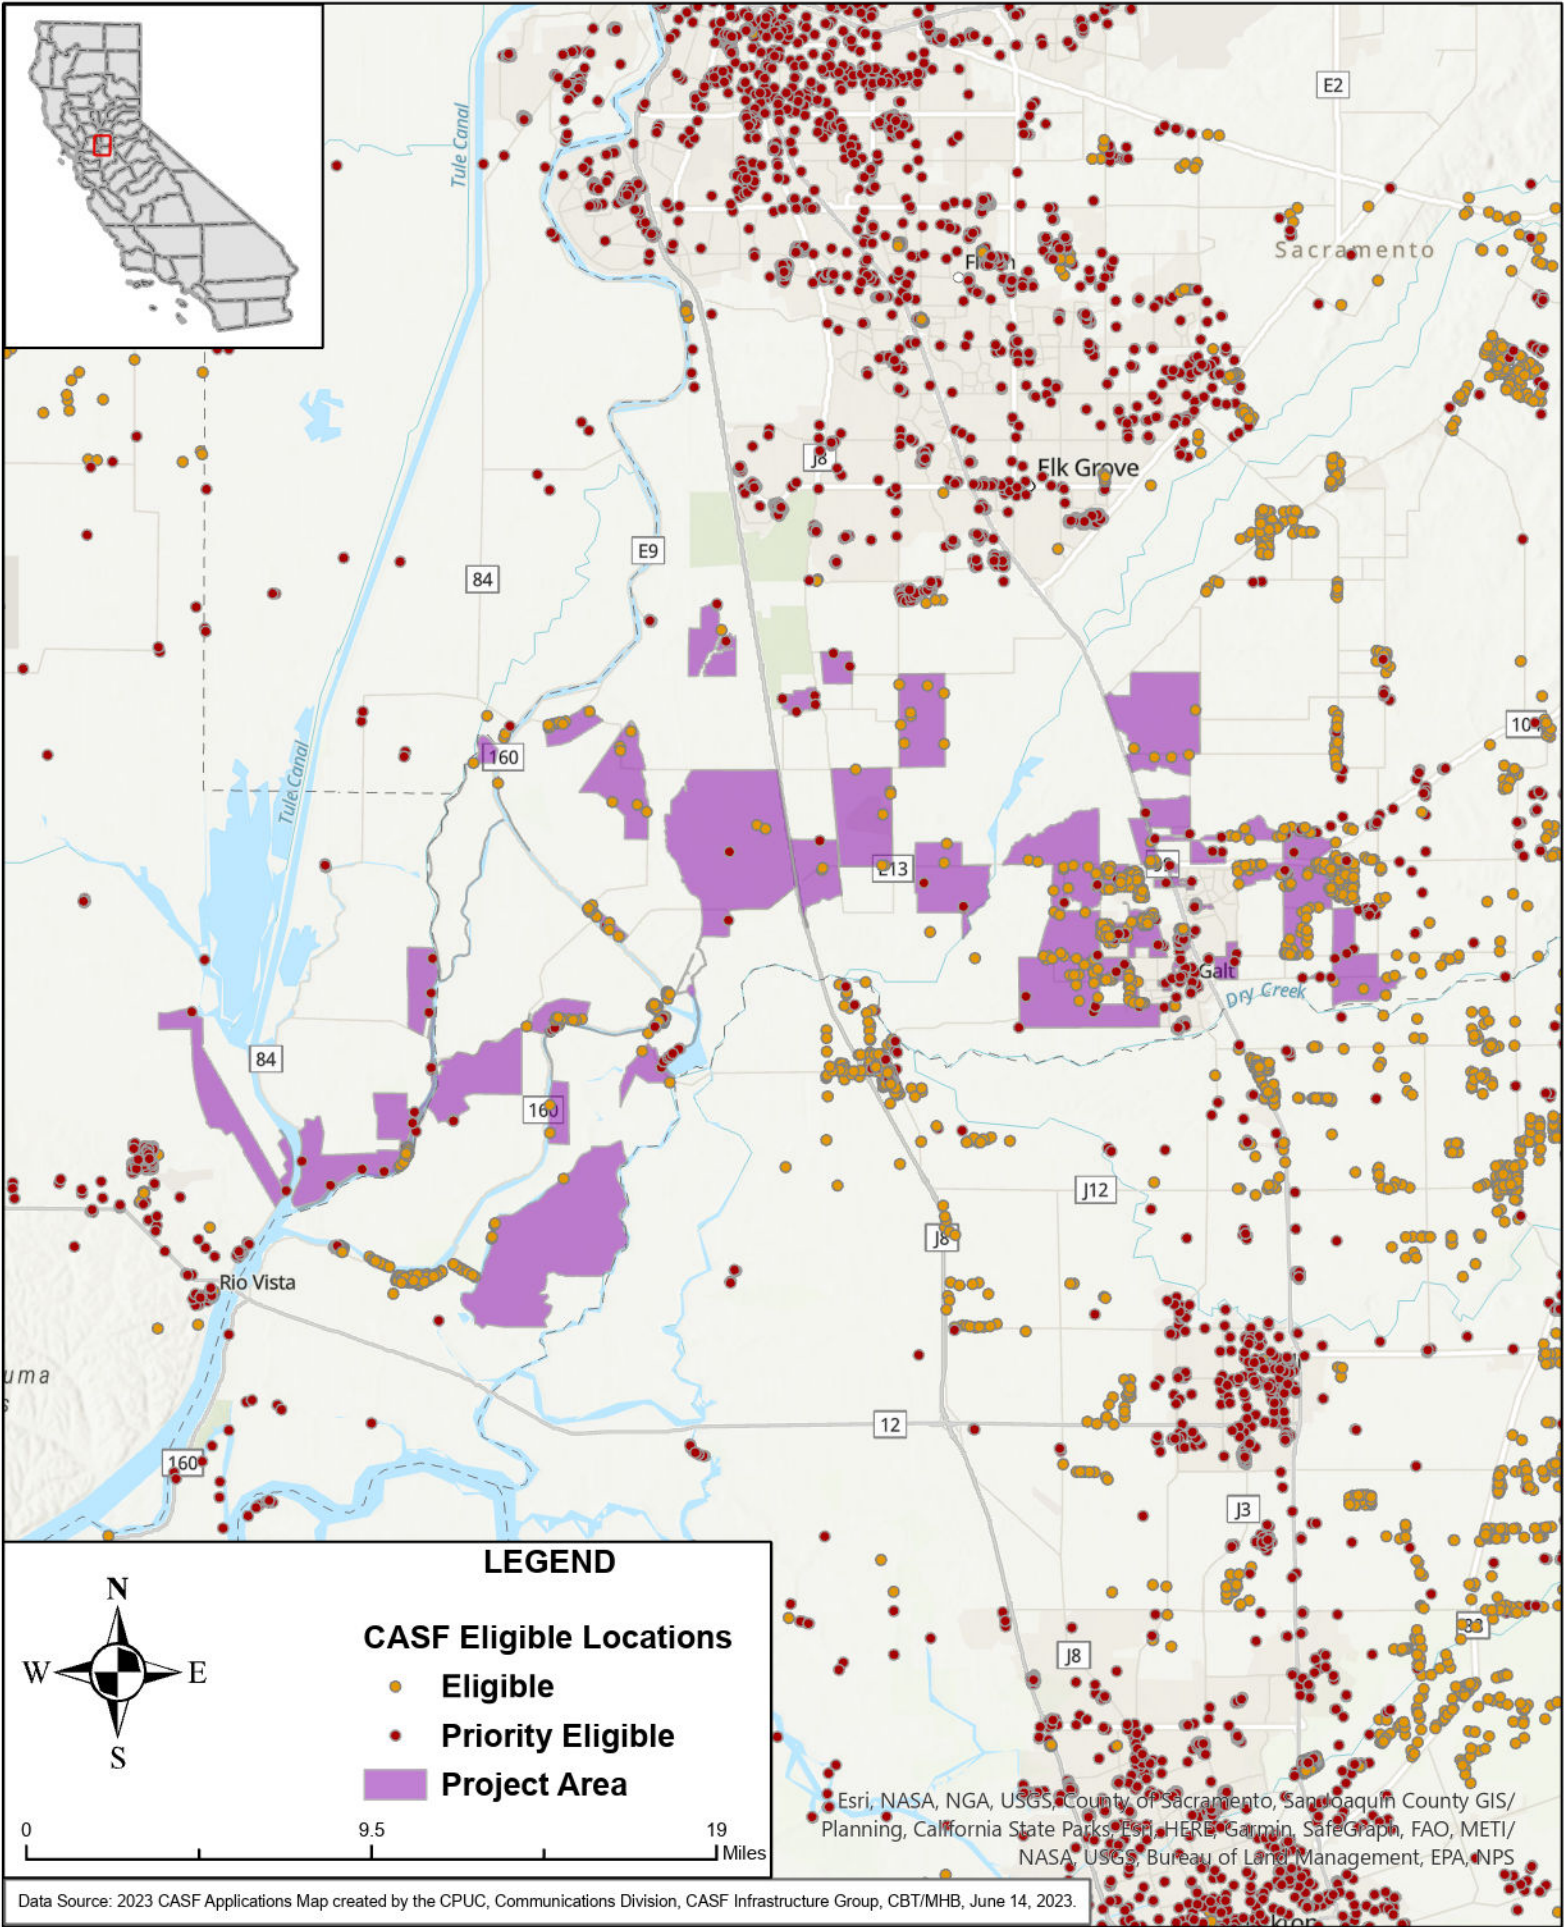

STATE OF CALIFORNIA

Digital Path - Proposed Infrastructure Grant Application

Delta - June 1, 2023

LEGEND

CASF Eligible Locations

- Eligible
- Priority Eligible
- Project Area

Esri, NASA, NGA, USGS, County of Sacramento, San Joaquin County GIS/Planning, California State Parks, Esri, HERE, Garmin, SafeGraph, FAO, METI/NASA, USGS, Bureau of Land Management, EPA, NPS