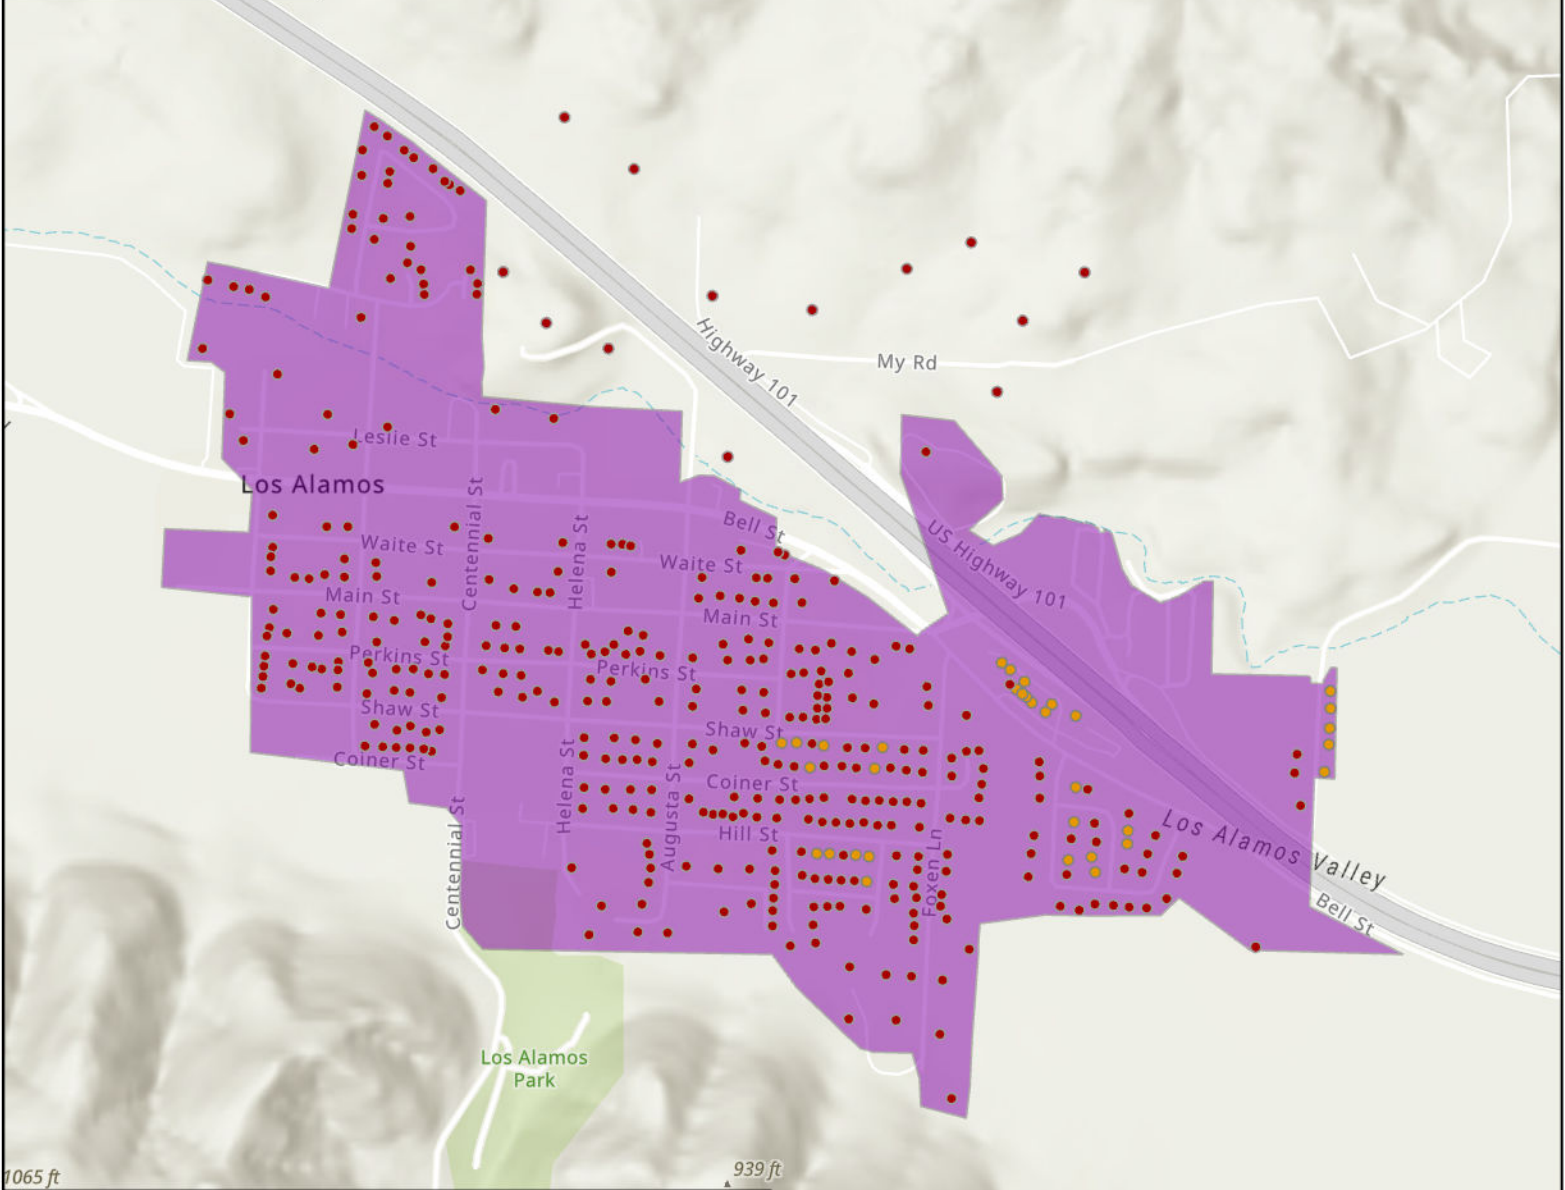

STATE OF CALIFORNIA

Comcast - Proposed Infrastructure Grant Application

Los Alamos - June 1, 2023

LEGEND

CASF Eligible Locations

- Eligible
- Priority Eligible
- Project Area

0 0.4 0.8 Miles

Esri, NASA, NGA, USGS, FEMA, Esri Community Maps Contributors, California State Parks, Esri, HERE, Garmin, SafeGraph, GeoTechnologies, Inc, METI/NASA, USGS, Bureau of Land Management, EPA, NPS, US Census Bureau, USDA