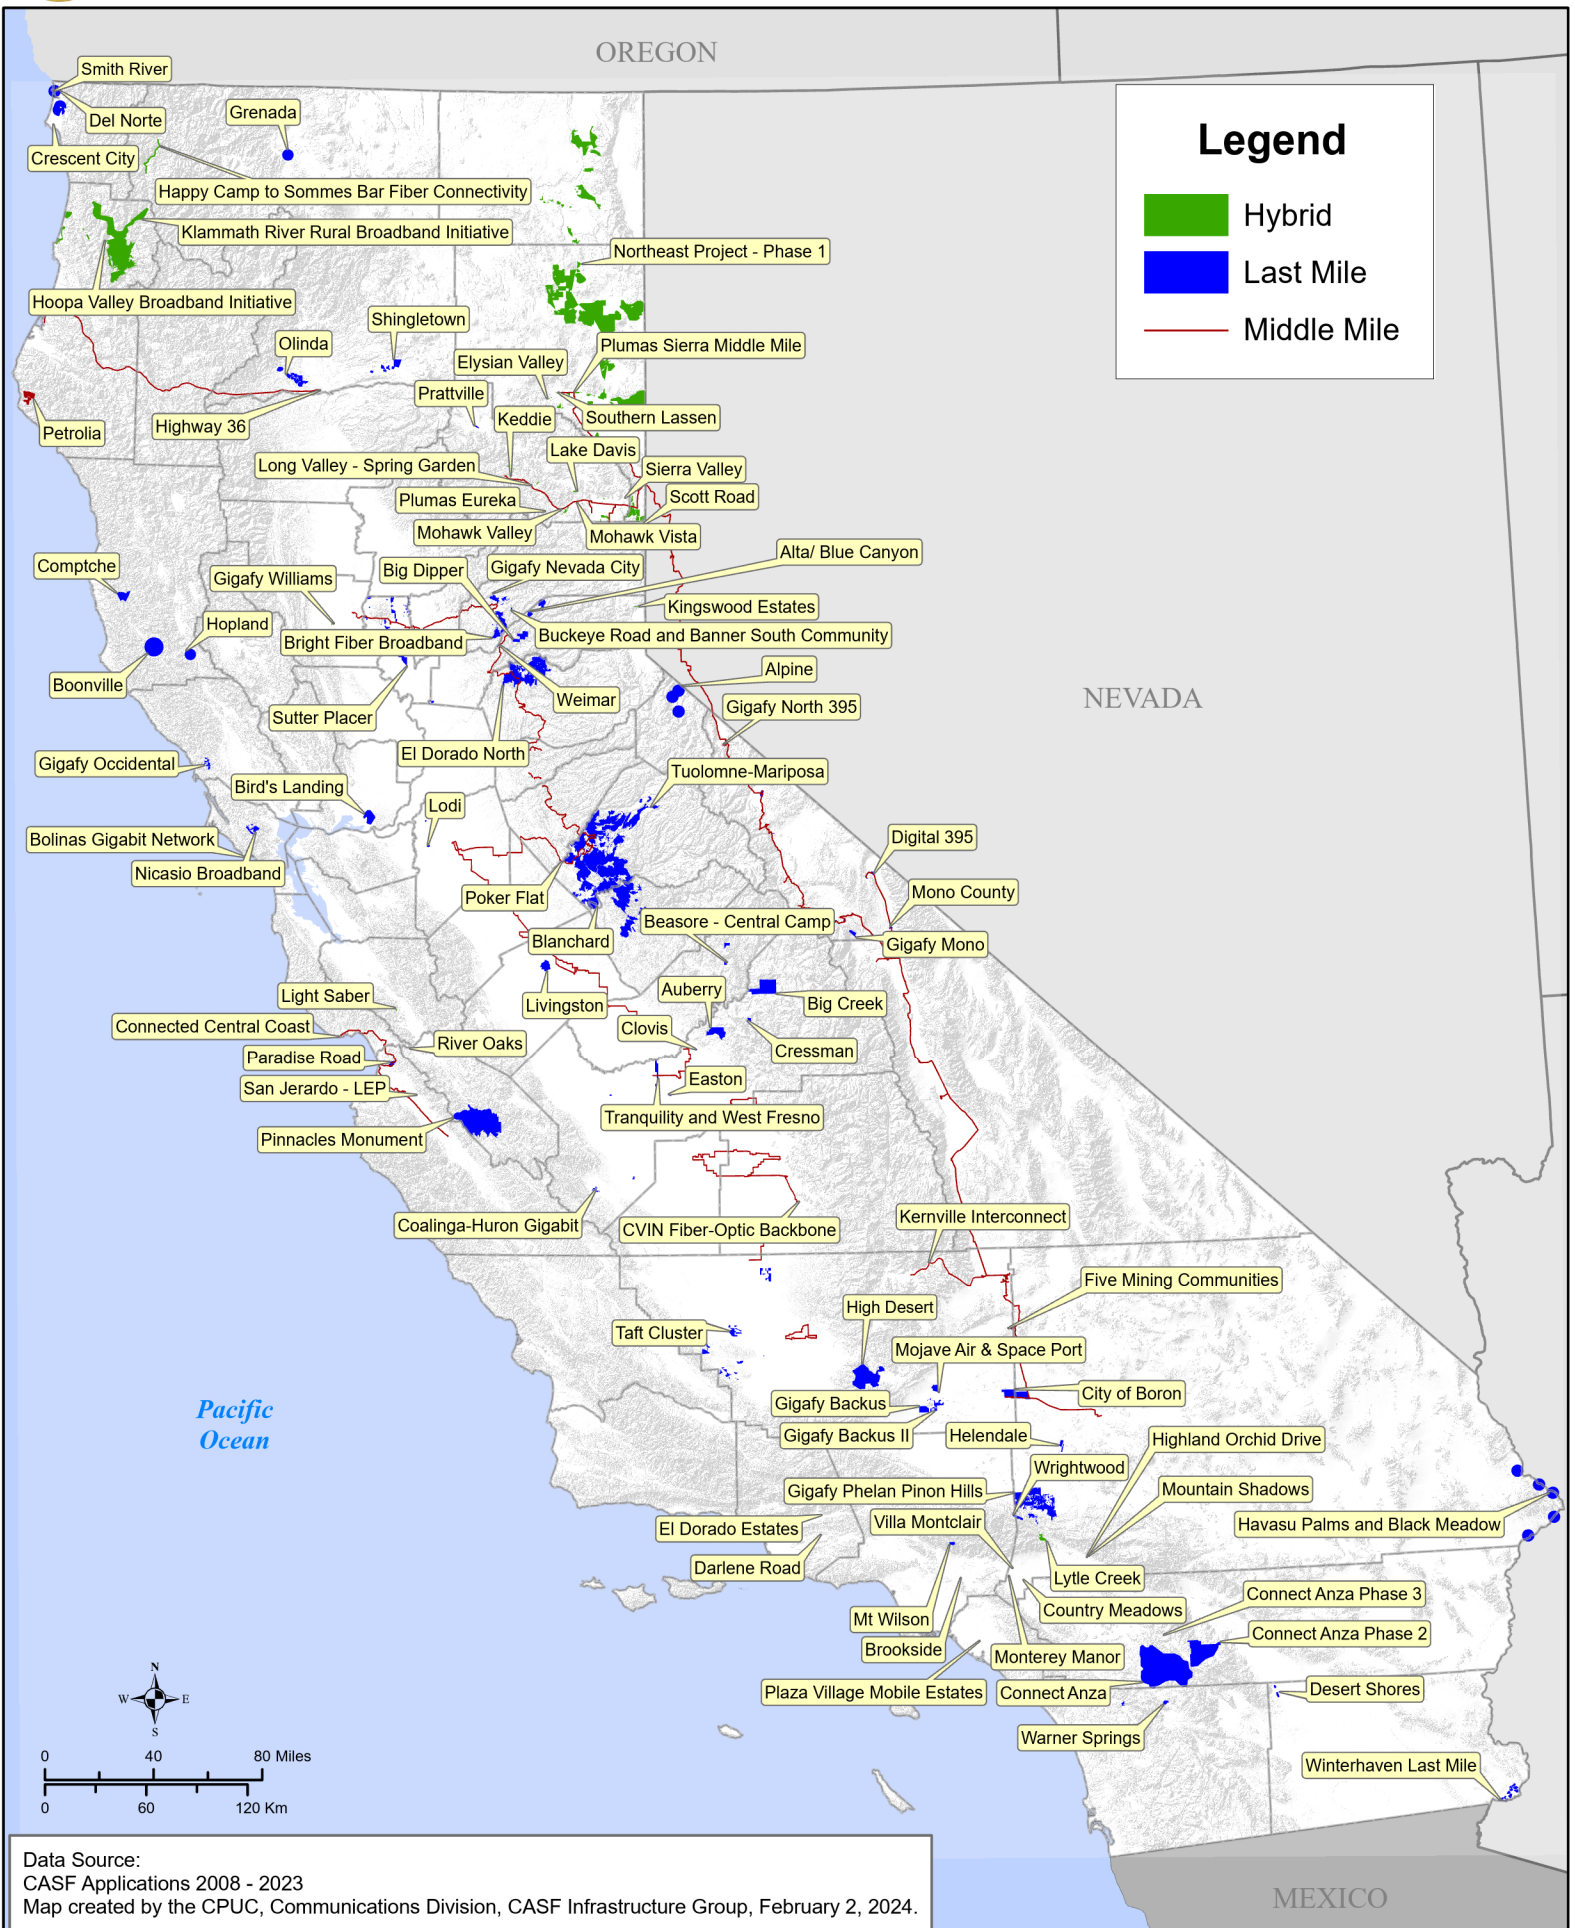

STATE OF CALIFORNIA

All CASF Approved Projects as of December 31, 2023

Legend

- Hybrid
- Last Mile
- Middle Mile

Data Source:
 CASF Applications 2008 - 2023
 Map created by the CPUC, Communications Division, CASF Infrastructure Group, February 2, 2024.

MEXICO